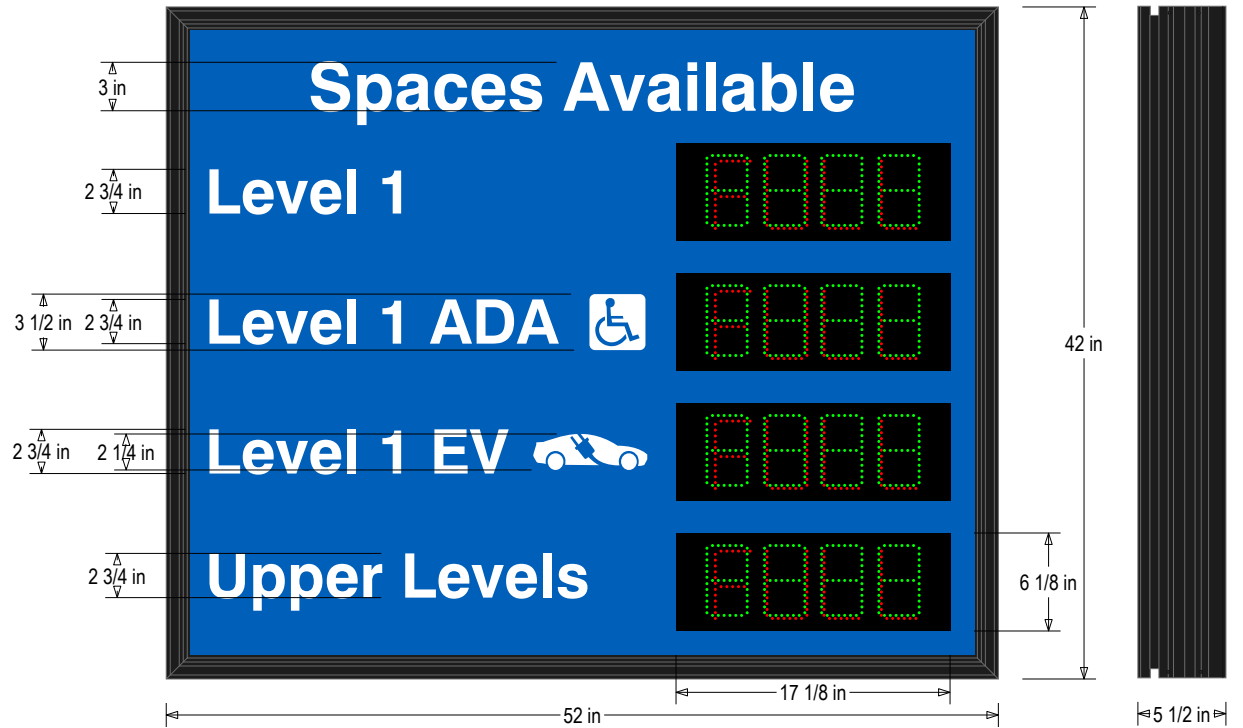

Face Material: 1/8" thick routed aluminum panel.

Faces: Single Faced Sign

Finish: Other (PMS 300C Standard Blue, Standard Black)

Graphic: Vinyl applied graphic

Number of Displays: (4)

ELECTRICAL

Input Voltage: 120-277 VAC

UL/cUL Listed: Listed for wet locations

MESSAGE

Color: White reflective vinyl (7812)

Display Type: 718 Green 7-Seg | Red FULL Display

Font: Swiss 721 Bold BT

Sign Messages: See message table below

Product View

NOTE: Sign image may not exactly represent the finished product. For illustration purposes only.

MESSAGE	LED/COLOR	HEIGHT	AMPS
Spaces Available/Level 1/Level 1 ADA w/ Handicap Symbol/Level 1 EV w/ EV Symbol/Upper Levels	White Reflective Vinyl	3.0", 2.75", 3.5", 2.25"	0.000-0.000
4-digit Seven Segment w/ FULL (4)	Green, Red Wide Angle LED	4.5"	0.177-0.077

NOTE: Above messages are independently controlled.

Seven Segment Display Functions

FULL

Color Key:

- Painted PMS 300C Standard Blue
- Painted Standard Black

Frame Detail