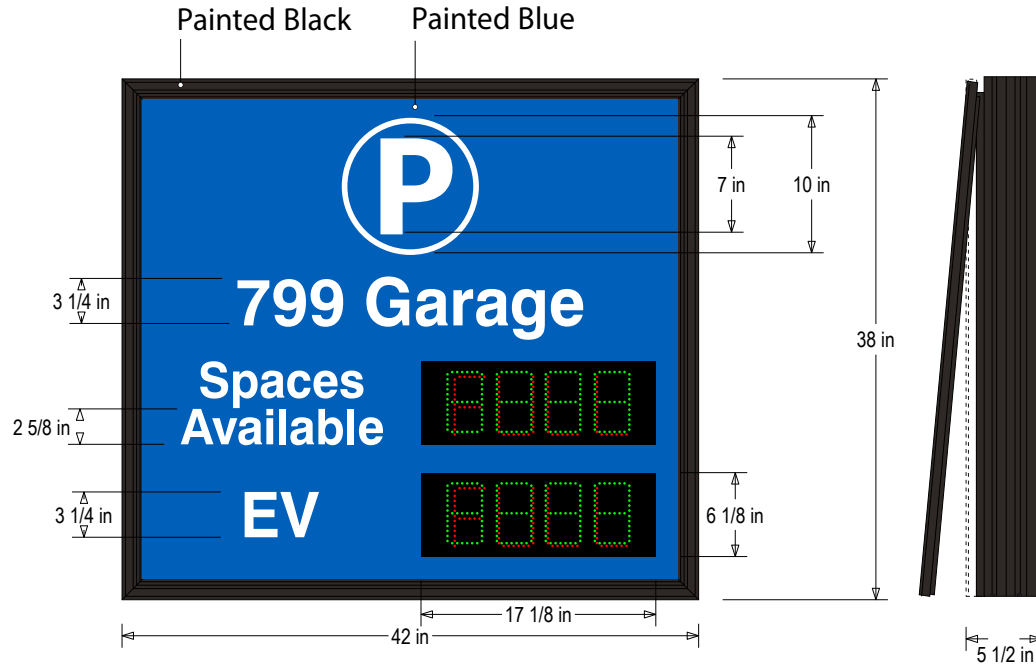

Face Material: 1/8" thick routed aluminum panel.

Faces: Single Faced Sign

Finish: Other (Standard Blue 30825, Black)

Graphic: Vinyl applied graphic

Number of Displays: (2)

ELECTRICAL

Input Voltage: 120-277 VAC

UL/cUL Listed: Listed for wet locations

MESSAGE

Color: White reflective vinyl (7812)

Display Type: 718 Green 7-Seg | Red FULL Display

Font: Swiss 721 Bold BT

Sign Messages: See message table below

Product View

NOTE: Sign image may not exactly represent the finished product. For illustration purposes only.

MESSAGE

LED/COLOR

HEIGHT

AMPS

Parking P 799 Garage Spaces Available EV	White Reflective Vinyl	10.0", 7.0", 3.25", 2.625"	0.000-0.000
4-digit Seven Segment w/ FULL (2)	Green, Red Wide Angle LED	4.5"	0.177-0.077

NOTE: Above messages are independently controlled.

Seven Segment Display Functions

FULL

Color Key:

Painted Blue 30825

Painted Black

Frame Detail