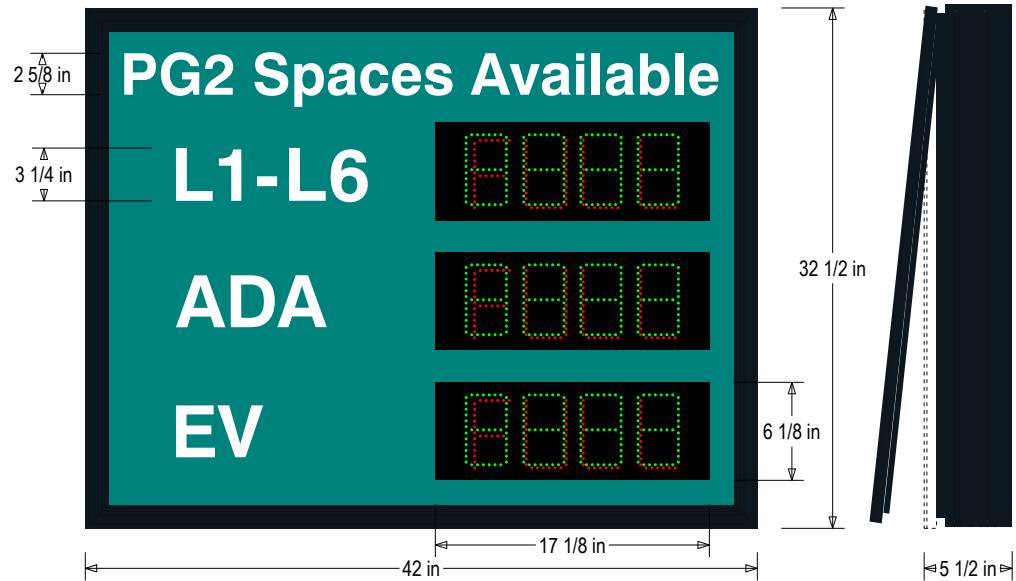

Face Material: 1/8" thick routed aluminum panel.

Faces: Single Faced Sign

Finish: Other (Pantone 3282 C, Standard Black)

Graphic: Vinyl applied graphic

Number of Displays: (3)

ELECTRICAL

Input Voltage: 120-277 VAC

UL/cUL Listed: Listed for wet locations

MESSAGE

Color: White reflective vinyl (7812)

Display Type: 718 Green 7-Seg | Red FULL Display

Font: Swiss 721 Bold BT

Sign Messages: See message table below

MESSAGE

LED/COLOR

HEIGHT

AMPS

PG2 Spaces Available L1-L6 ADA EV	White Reflective Vinyl	2.625", 3.25"	0.000-0.000
4-digit Seven Segment w/ FULL (3)	Green, Red Wide Angle LED	4.5"	0.177-0.077

NOTE: Above messages are independently controlled.

Product View

NOTE: Sign image may not exactly represent the finished product. For illustration purposes only.

Seven Segment Display Functions

FULL

Color Key:

Pantone 3282 C

Frame Detail