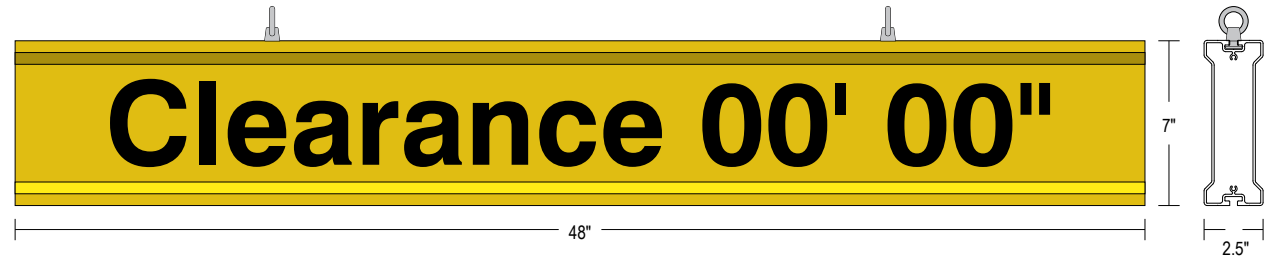

PRODUCT ID: 65905

Non-illuminated Bar Continuous

MODEL

IBAR-C748K-604

DIMENSIONS

7" H x 48" W x 2.5" D (est. 22.8 lbs)

CLASS

Class: IBAR Series

CONSTRUCTION

Faces: Single Faced Sign

Finish: Traffic Yellow

Graphic: Vinyl applied graphic

I-Bar: Continuous extruded aluminum bar with end caps and EasyGlide Adjustable Eyebolts for mounting.

MESSAGE

Color: Black reflective vinyl (7803)

Font: Swiss 721 Bold BT

Sign Messages: See message table below

Product View

NOTE: Sign image may not exactly represent the finished product. For illustration purposes only.

MESSAGE	LED/COLOR	HEIGHT	AMPS
---------	-----------	--------	------