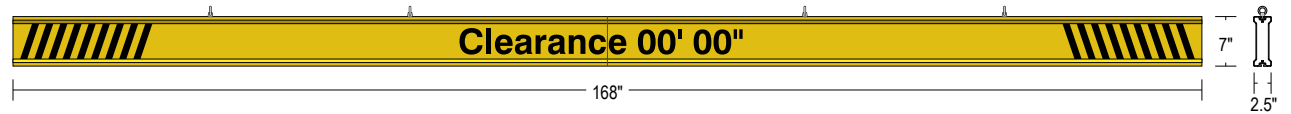

PRODUCT ID: 65834

Non-illuminated Bar Modular

MODEL

IBAR-M7168K-604

DIMENSIONS

7" H x 168" W x 2.5" D (est. 42.3 lbs)

CLASS

Class: IBAR Series

CONSTRUCTION

Faces: Single Faced Sign

Finish: Traffic Yellow

Graphic: Vinyl applied graphic

I-Bar: Modular, extruded aluminum bar with end caps and EasyGlide Adjustable Eyebolts per section for top mounting.

MESSAGE

Color: Black reflective vinyl (7803)

Font: Swiss 721 Bold BT

Sign Messages: See message table below

Product View

NOTE: Sign image may not exactly represent the finished product. For illustration purposes only.

MESSAGE	LED/COLOR	HEIGHT	AMPS
---------	-----------	--------	------

Clearance 00' 00"	Black Reflective Vinyl	3.75"	
-------------------	------------------------	-------	--

NOTE: Above messages are independently controlled.