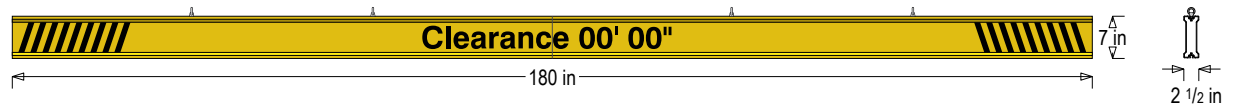

CONSTRUCTION

Faces: Single Faced Sign

Finish: Traffic Yellow

Graphic: Vinyl applied graphic

I-Bar: Modular, extruded aluminum bar with end caps and EasyGlide Adjustable Eyebolts per section for top mounting.

MESSAGE

Color: Black reflective vinyl (7803)

Font: Swiss 721 Bold BT

Sign Messages: See message table below

Product View

NOTE: Sign image may not exactly represent the finished product. For illustration purposes only.