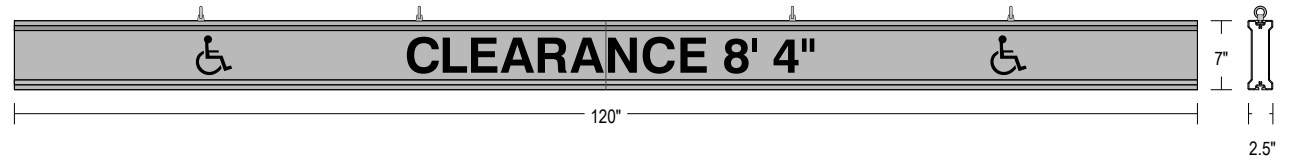

PRODUCT ID: 65802

Non-illuminated Bar Modular

MODEL

IBAR-M7120K-J487

DIMENSIONS

7" H x 120" W x 2.5" D (est. 31.3 lbs)

CLASS

Class: IBAR Series

CONSTRUCTION

Faces: Single Faced Sign

Finish: Brushed Aluminum

Graphic: Vinyl applied graphic

I-Bar: Modular, extruded aluminum bar with end caps and EasyGlide Adjustable Eyebolts per section for top mounting.

MESSAGE

Color: Black reflective vinyl (7803)

Font: Swiss 721 Bold BT

Sign Messages: See message table below

NOTE: Above messages are independently controlled.

Product View

NOTE: Sign image may not exactly represent the finished product. For illustration purposes only.