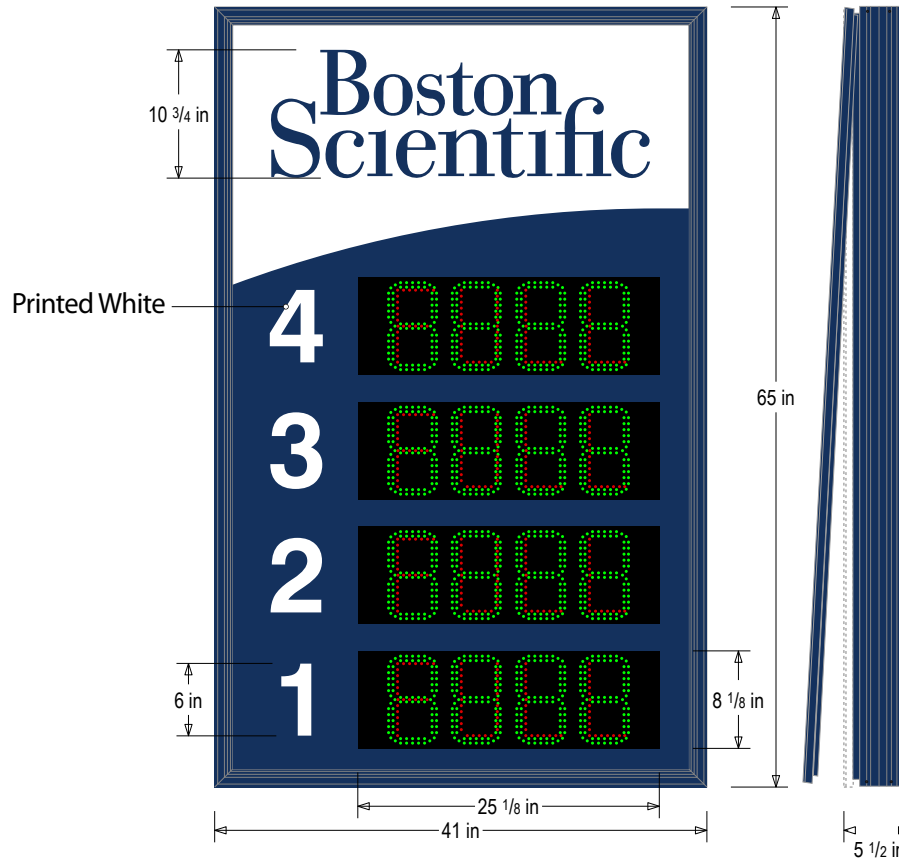

Face Material: 1/8" thick routed aluminum panel.

Faces: Single Faced Sign

Finish: Other (Blue TBD)

Graphic: Printed graphic applied to surface

Number of Displays: (4)

ELECTRICAL

Input Voltage: 120-277 VAC

UL/cUL Listed: Listed for wet locations

MESSAGE

Color: Refer to message table (Printed Blue TBD Translucent, printed white)

Display Type: 926 Green 7-Seg | Red FULL Display

Font: Swiss 721 Bold BT

Sign Messages: See message table below

MESSAGE	LED/COLOR	HEIGHT	AMPS
4-digit Seven Segment w/ FULL	Green, Red	7.5", 6.0"	0.315-0.136
4-digit Seven Segment w/ FULL	Green, Red	7.5", 6.0"	0.315-0.136
4-digit Seven Segment w/ FULL	Green, Red	7.5", 6.0"	0.315-0.136
4-digit Seven Segment w/ FULL	Green, Red	7.5", 6.0"	0.315-0.136

NOTE: Above messages are independently controlled.

Product View

NOTE: Sign image may not exactly represent the finished product. For illustration purposes only.

Prod. ID 50912
Seven Segment
Display Functions