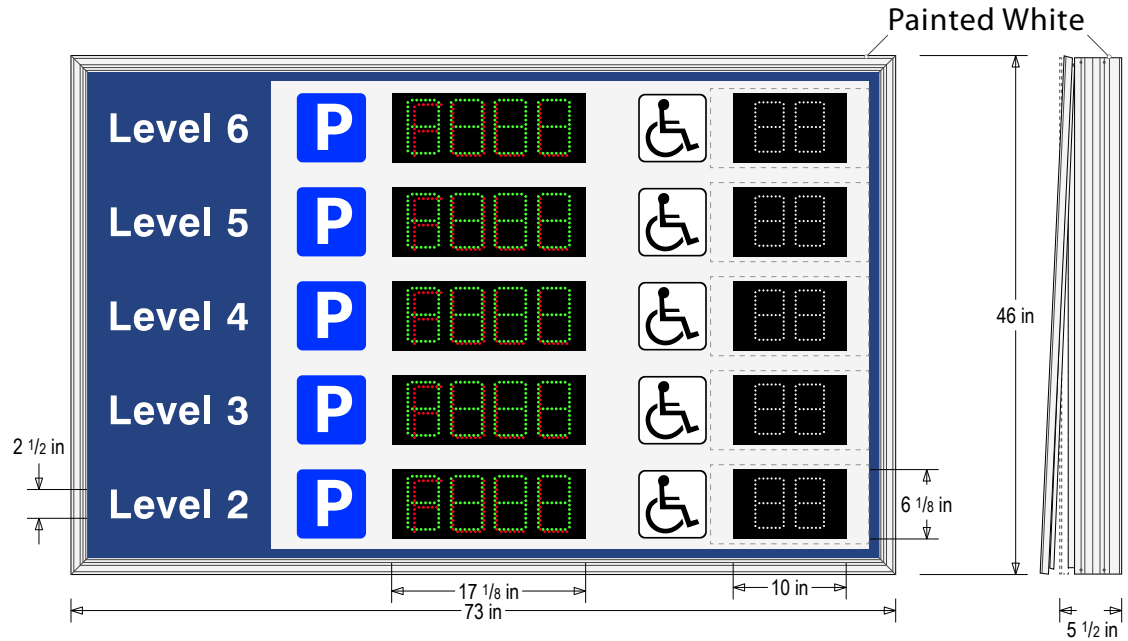

Control Method: RedStorm Sign Control and Reporting Software Communications (by others): PC or Windows server, Ethernet connection and static lease required

CONSTRUCTION

Back Construction: 0.125" Aluminum sheet
 Cabinet: Corrosion resistant, extruded aluminum frame with a hinged face. 5.5" deep, mitered construction. LED displays are attached using sign-in-sign construction. Moisture absorbent interior coating.
 Face Material: 1/8" thick routed aluminum panel.
 Faces: Single Faced Sign
 Finish: Duranodic Bronze
 Graphic: Printed graphic applied to surface
 Number of Displays: (10)

ELECTRICAL

Input Voltage: 120-277 VAC
 UL/cUL Listed: Listed for wet locations

MESSAGE

Color: Refer to message table (Printed Blue TBD, Blue, Black)
 Display Type: ((44320) 4-Digit Seven Segment w/ FULL, (64713) 2-Digit Seven Segment)
 Font: Swiss 721 Bold BT

Sign Messages. See message table below

MESSAGE	LED/COLOR	HEIGHT	AMPS
4-digit Seven Segment w/ FULL	Green, Red	4.5"	0.177-0.077
2-digit Seven Segment	White	4.5"	0.067-0.029
4-digit Seven Segment w/ FULL	Green, Red	4.5"	0.177-0.077
2-digit Seven Segment	White	4.5"	0.067-0.029
4-digit Seven Segment w/ FULL	Green, Red	4.5"	0.177-0.077
2-digit Seven Segment	White	4.5"	0.067-0.029
4-digit Seven Segment w/ FULL	Green, Red	4.5"	0.177-0.077
2-digit Seven Segment	White	4.5"	0.067-0.029

NOTE: Above messages are independently controlled.

Product View

NOTE: Sign image may not exactly represent the finished product. For illustration purposes only.

44320, Smart
 Seven Segment
 Display Functions