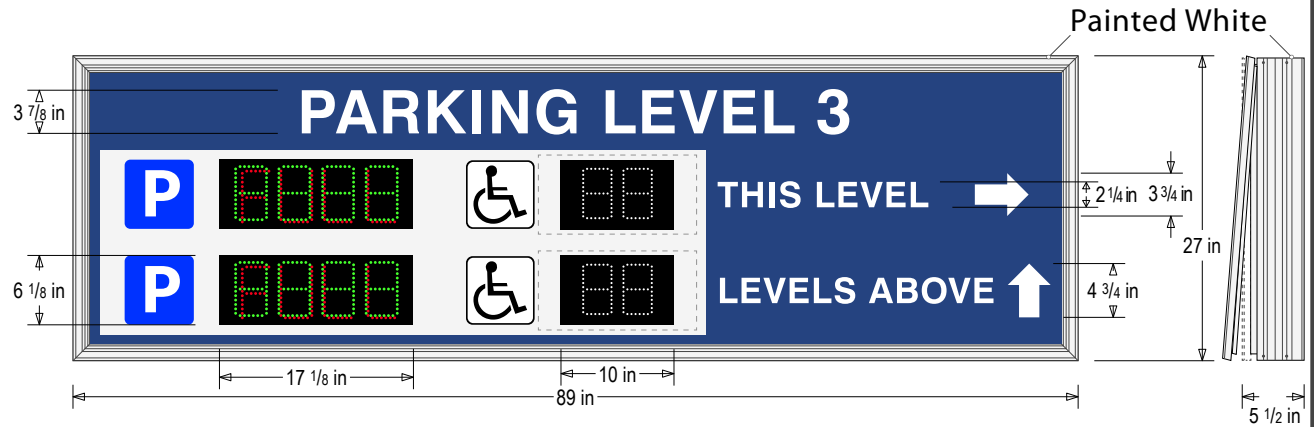

MODEL

S-SA2789GRW-Q704/120-277VAC

DIMENSIONS

27" H x 89" W x 5.5" D (est. 113.168 lbs)

CLASS

Class: SA Series Smart Sign

Control Method: RedStorm Sign Control and Reporting Software Communications (by others): PC or Windows server, Ethernet connection and static lease required

CONSTRUCTION

Back Construction: 0.125" Aluminum sheet

Cabinet: Corrosion resistant, extruded aluminum frame with a hinged face. 5.5" deep, mitered construction. LED displays are attached using sign-in-sign construction. Moisture absorbent interior coating.

Face Material: 1/8" thick routed aluminum panel.

Faces: Single Faced Sign

Finish: Duranodic Bronze

Graphic: Printed graphic applied to surface

Number of Displays: (4)

ELECTRICAL

Input Voltage: 120-277 VAC

UL/cUL Listed: Listed for wet locations

MESSAGE

Color: Refer to message table (Printed Blue TBD, Blue, Black)

Display Type: ((44320) 4-Digit Seven Segment w/ FULL, (64713) 2-Digit Seven Segment)

Font: Swiss 721 Bold BT

Sign Messages: See message table below

MESSAGE	LED/COLOR	HEIGHT	AMPS
4-digit Seven Segment w/ FULL	Green, Red	4.5"	0.177-0.077
2-digit Seven Segment	White	4.5"	0.067-0.029
4-digit Seven Segment w/ FULL	Green, Red	4.5"	0.177-0.077
2-digit Seven Segment	White	4.5"	0.067-0.029

NOTE: Above messages are independently controlled.

Product View

NOTE: Sign image may not exactly represent the finished product. For illustration purposes only.