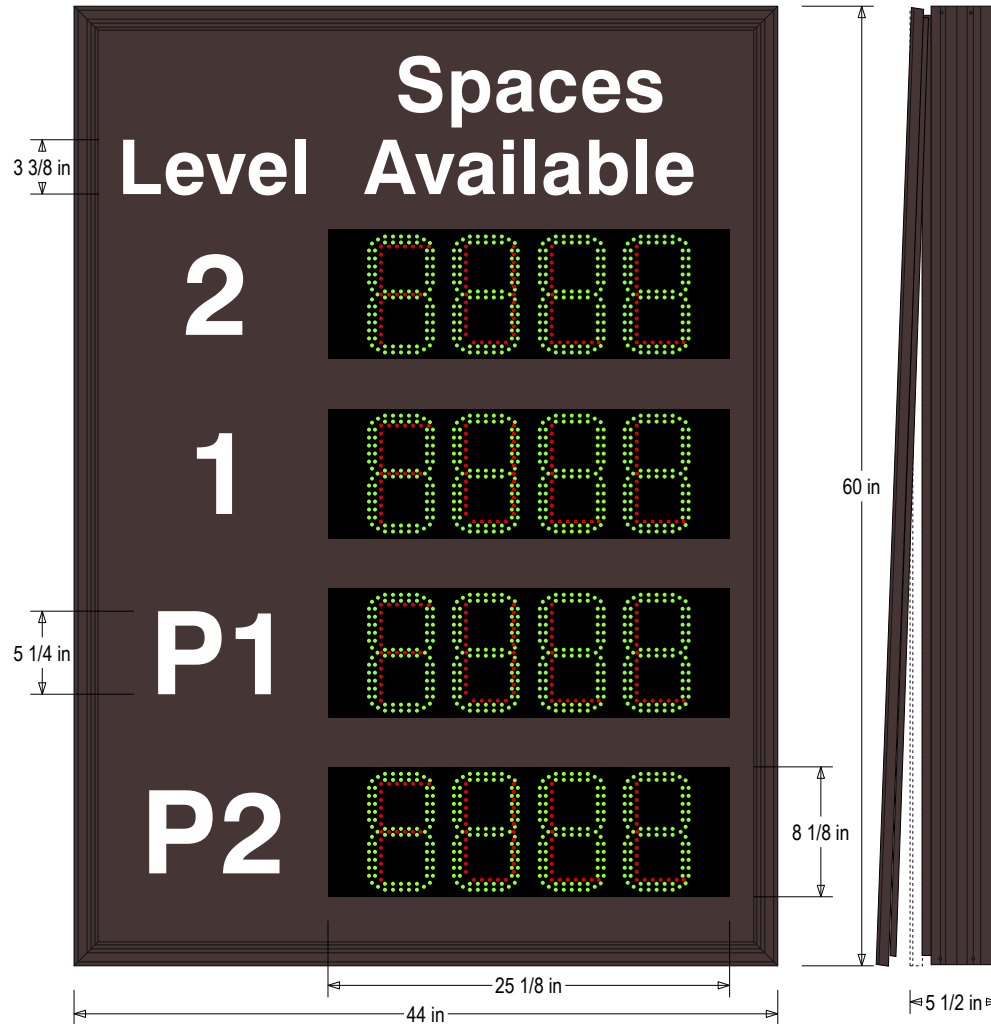

PRODUCT ID: 64684

Space Available Sign

MODEL

S-SA6044GR-04-Q697/120-277VAC

DIMENSIONS

60" H x 44" W x 5.5" D (est. 123.456 lbs)

CLASS

Class: SA Series Smart Sign

Control Method: RedStorm Sign Control and Reporting Software Communications (by others): PC or Windows server, Ethernet connection and static lease required

CONSTRUCTION

Back Construction: 0.125" Aluminum sheet
Cabinet: Corrosion resistant, extruded aluminum frame with a hinged face. 5.5" deep, mitered construction. LED displays are attached using sign-in-sign construction. Moisture absorbent interior coating.
Face Material: 1/8" thick routed aluminum panel.
Faces: Single Faced Sign
Finish: Duranodic Bronze
Graphic: Vinyl applied graphic
Number of Displays: (4)

ELECTRICAL

Input Voltage: 120-277 VAC
UL/cUL Listed: Listed for wet locations

MESSAGE

Color: White reflective vinyl (7812)
Display Type: 718 Green 7-Seg | Red FULL Display
Font: Swiss 721 Bold BT
Sign Messages: See message table below

MESSAGE	LED/COLOR	HEIGHT	AMPS
Spaces Available Level 2-1 P1-P2	White Reflective Vinyl	3.375", 5.25"	0.000-0.000
4-digit Seven Segment w/ FULL (4)	Green, Red Wide Angle LED	7.5", 6.0"	0.315-0.136

NOTE: Above messages are independently controlled.

Product View

NOTE: Sign image may not exactly represent the finished product. For illustration purposes only.