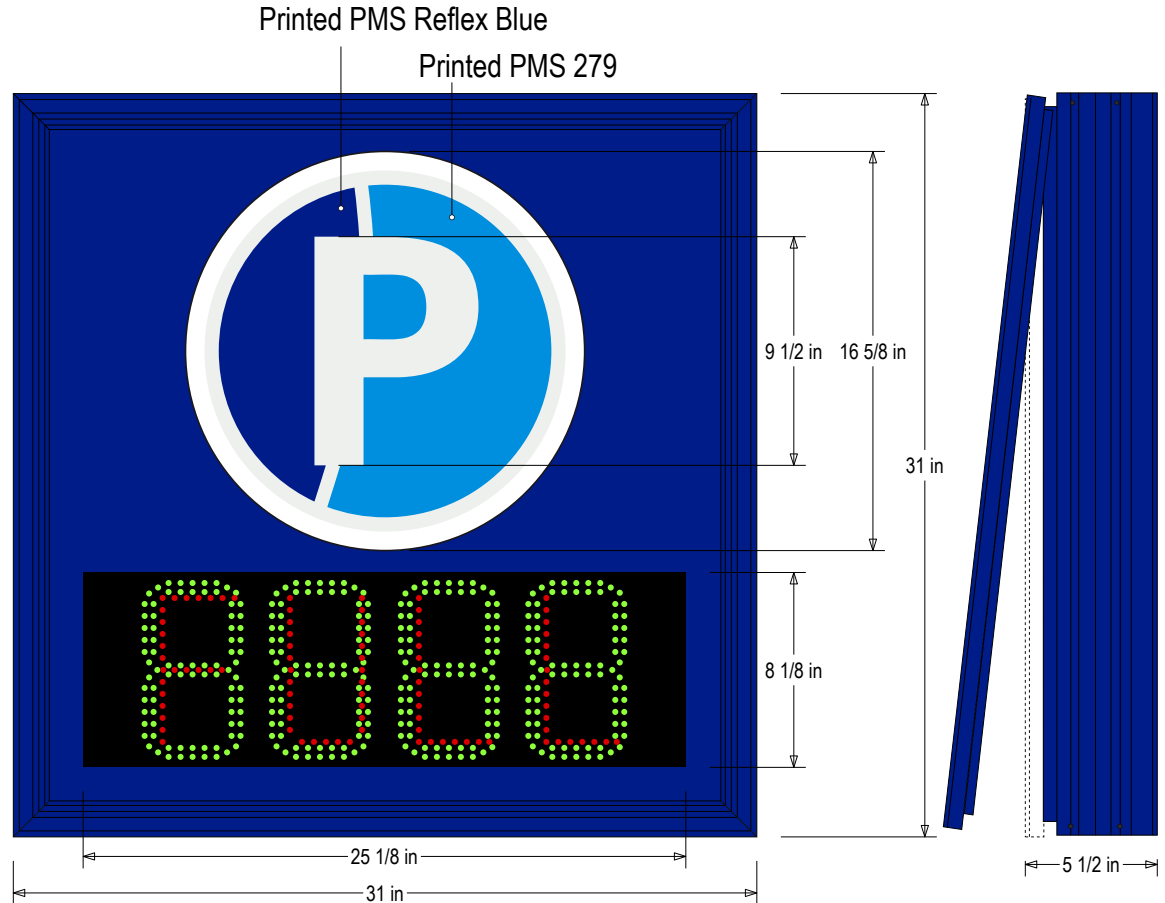

PRODUCT ID: 64279

Space Available Sign

MODEL

S-SA3131GR-01-Q566/120-277VAC

DIMENSIONS

31" H x 31" W x 5.5" D (est. 47.682 lbs)

CLASS

Class: SA Series Smart Sign

Control Method: RedStorm Sign Control and Reporting Software Communications (by others): PC or Windows server, Ethernet connection and static lease required

CONSTRUCTION

Back Construction: 0.125" Aluminum sheet

Cabinet: Corrosion resistant, extruded aluminum frame with a hinged face. 5.5" deep, mitered construction. LED displays are attached using sign-in-sign construction. Moisture absorbent interior coating.

Face Material: 1/8" thick routed aluminum panel.

Faces: Single Faced Sign

Finish: Other (PMS Reflex Blue)

Graphic: Printed graphic applied to surface

Number of Displays: (1)

ELECTRICAL

Input Voltage: 120-277 VAC

UL/cUL Listed: Listed for wet locations

MESSAGE

Color: Opaque Custom Color: (PMS Reflex Blue, PMS 279)

Display Type: 926 Green 7-Seg | Red FULL Display

Font: Other:

Sign Messages: See message table below

MESSAGE	LED/COLOR	HEIGHT	AMPS
4-digit Seven Segment w/ FULL	Green, Red Wide Angle LED	7.5", 6.0"	0.315-0.136

NOTE: Above messages are independently controlled.

Product View

NOTE: Sign image may not exactly represent the finished product. For illustration purposes only.