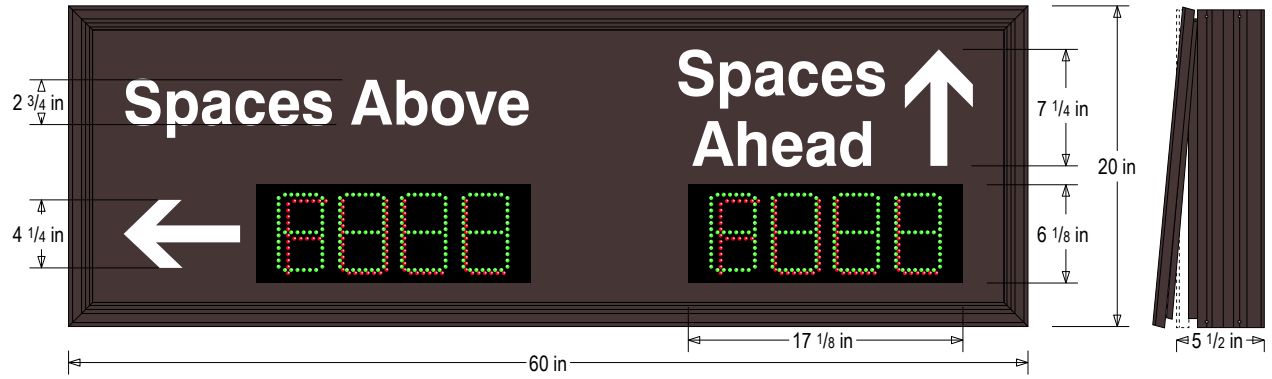

PRODUCT ID: 64278

Space Available Sign

MODEL

S-SA2060GR-02-Q565/120-277VAC

DIMENSIONS

20" H x 60" W x 5.5" D (est. 66.783 lbs)

CLASS

Class: SA Series Smart Sign

Control Method: RedStorm Sign Control and Reporting Software Communications (by others): PC or Windows server, Ethernet connection and static lease required

CONSTRUCTION

Back Construction: 0.125" Aluminum sheet
Cabinet: Corrosion resistant, extruded aluminum frame with a hinged face. 5.5" deep, mitered construction. LED displays are attached using sign-in-sign construction. Moisture absorbent interior coating.
Face Material: 1/8" thick routed aluminum panel.
Faces: Single Faced Sign
Finish: Duranodic Bronze
Graphic: Vinyl applied graphic
Number of Displays: (2)

ELECTRICAL

Input Voltage: 120-277 VAC
UL/cUL Listed: Listed for wet locations

MESSAGE

Color: White reflective vinyl (7812)
Display Type: 718 Green 7-Seg | Red FULL Display
Font: Swiss 721 Bold BT
Sign Messages: See message table below

MESSAGE	LED/COLOR	HEIGHT	AMPS
4-digit Seven Segment w/ FULL	Green, Red Wide Angle LED	4.5"	0.177-0.077
4-digit Seven Segment w/ FULL	Green, Red Wide Angle LED	4.5"	0.177-0.077

NOTE: Above messages are independently controlled.

Product View

NOTE: Sign image may not exactly represent the finished product. For illustration purposes only.