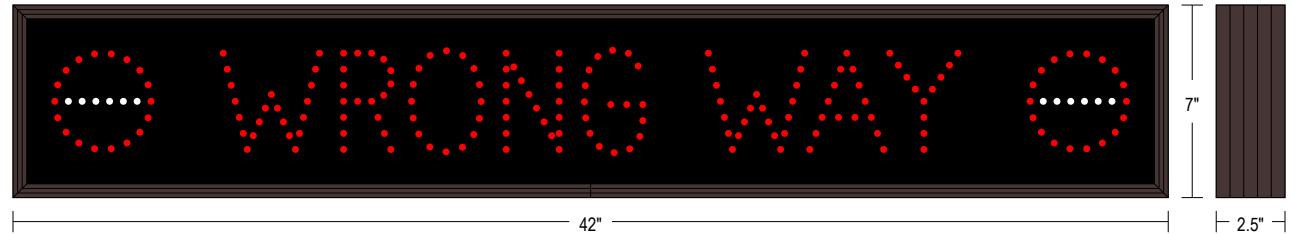

PRODUCT ID: 6263

Outdoor Blank-out LED Direct-view Sign

MODEL

TCL742RW-762/120-277VAC

DIMENSIONS

7" H x 42" W x 2.5" D (est. 10.267 lbs)

CLASS

CLASS: TCL Series

Control Method: Switch (not included) or external relay.

CONSTRUCTION

Back Construction: 0.050" Lift-n-Shift Back

Cabinet: 1-piece, corrosion resistant, extruded aluminum frame, 2.5" deep.

Face Material: 1/8" impact resistant, smoke-tinted polycarbonate (5109)

Faces: Single Faced Sign

Finish: Duranodic Bronze

Mounting Channel: None

ELECTRICAL

Flashing: Not Included

Input Voltage: 120-277 VAC

Photodimming: None

UL/cUL Listed: Listed for wet locations

MESSAGE

Illumination: Super bright direct view LEDs. Message blanks out when off.

Sign Messages: See message table below

Product View

NOTE: Sign image may not exactly represent the finished product. For illustration purposes only.