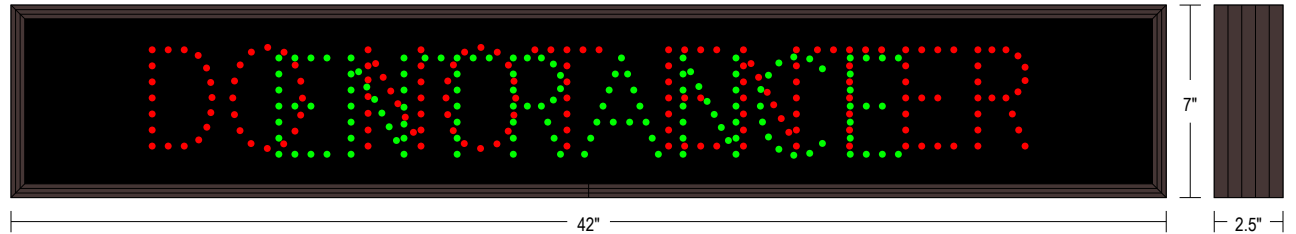

PRODUCT ID: 6229

Outdoor Blank-out LED Direct-view Sign

MODEL

TCL742GR-A594/120-277VAC

DIMENSIONS

7" H x 42" W x 2.5" D (est. 11.955 lbs)

CLASS

CLASS: TCL Series

Control Method: Switch (not included) or external relay.

CONSTRUCTION

Back Construction: 0.050" Lift-n-Shift Back

Cabinet: 1-piece, corrosion resistant, extruded aluminum frame, 2.5" deep.

Face Material: 1/8" impact resistant, smoke-tinted polycarbonate (5109)

Faces: Single Faced Sign

Finish: Duranodic Bronze

Mounting Channel: None

ELECTRICAL

Flashing: Not Included

Input Voltage: 120-277 VAC

Photodimming: None

UL/cUL Listed: Listed for wet locations

MESSAGE

Illumination: Super bright direct view LEDs. Message blanks out when off.

Sign Messages: See message table below

MESSAGE	LED/COLOR	HEIGHT	AMPS
ENTRANCE	Green Wide Angle LED	3.5"	0.103-0.044
DO NOT ENTER	Red Wide Angle LED	3.5"	0.077-0.034

NOTE: Above messages are independently controlled.

Product View

NOTE: Sign image may not exactly represent the finished product. For illustration purposes only.