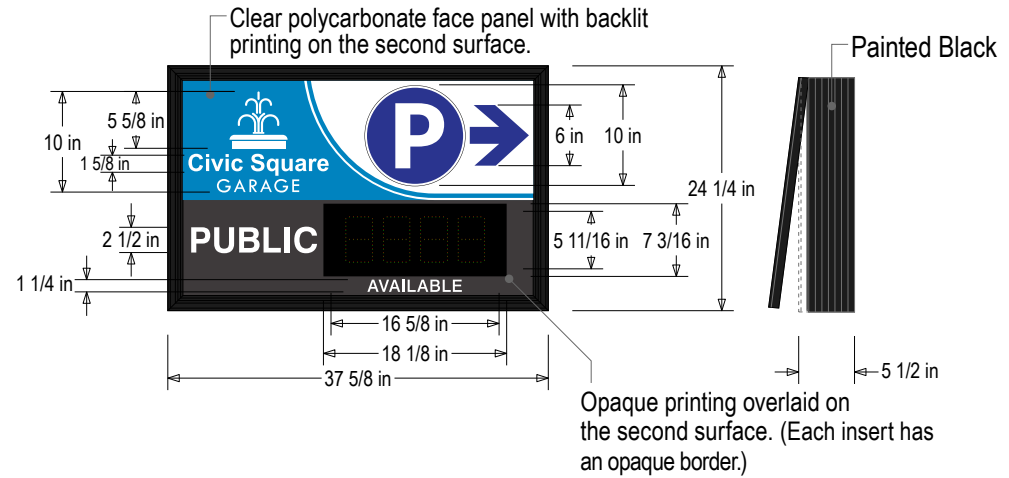

#### DIMENSIONS

24.25" H x 37.625" W x 5.5" D (est. 56.891 lbs)

## Product View

NOTE: Sign image may not exactly represent the finished product. For illustration purposes only.