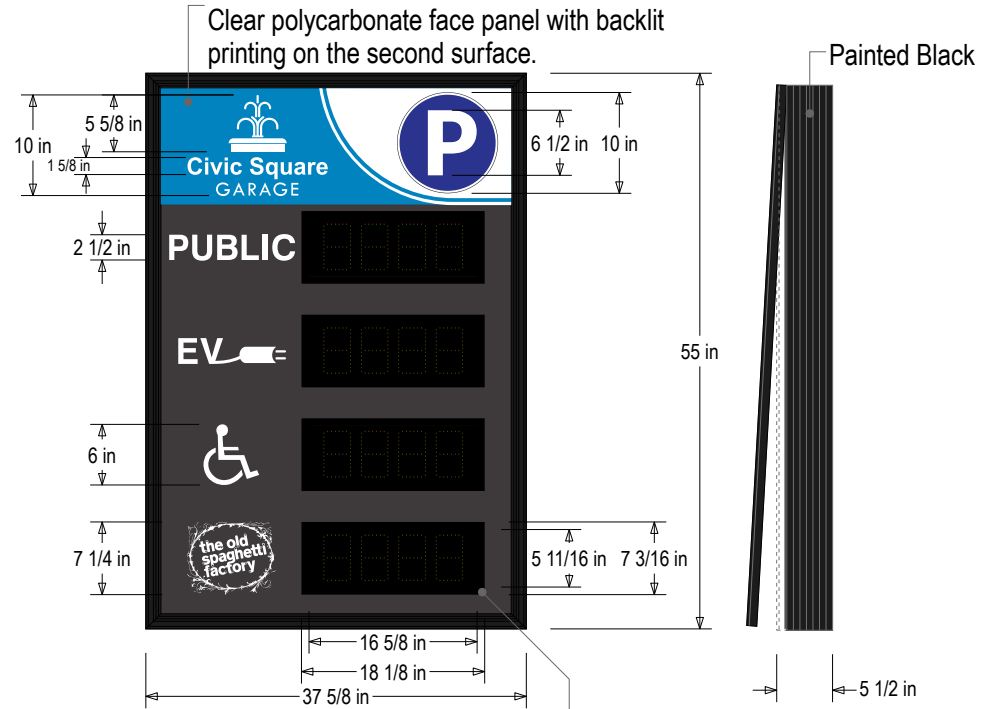

### DIMENSIONS

55" H x 37.625" W x 5.5" D (est. 106.313 lbs)

### MESSAGE

Color: Refer to message table (Custom Print)

Display Type: Green Red 7-Seg Display

Font: Swiss 721 Bold BT

Illumination: Backlit with white LEDs

Sign Messages: See message table below

# Product View

NOTE: Sign image may not exactly represent the finished product. For illustration purposes only.

Opaque printing overlaid on the second surface. (Each insert has an opaque border.)

Frame Detail