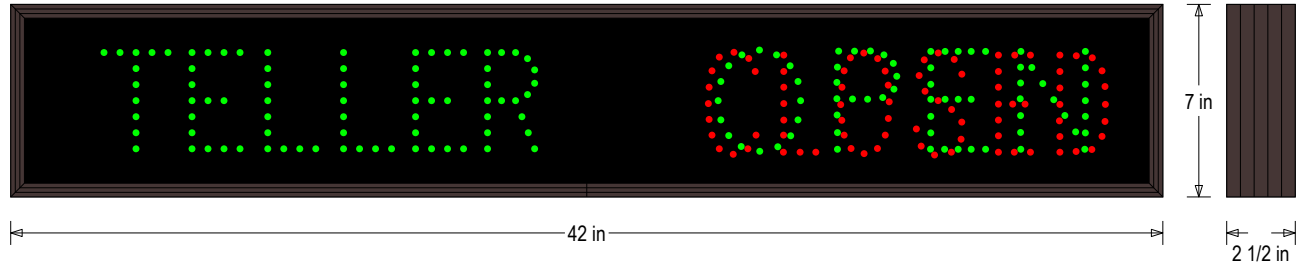

PRODUCT ID: 6214

Outdoor Blank-out LED Direct-view Sign

MODEL

TCL742GGR-248/120-277VAC

DIMENSIONS

7" H x 42" W x 2.5" D (est. 10.317 lbs)

CLASS

CLASS: TCL Series

Control Method: Switch (not included) or external relay.

CONSTRUCTION

Back Construction: 0.050" Lift-n-Shift Back

Cabinet: 1-piece, corrosion resistant, extruded aluminum frame, 2.5" deep.

Face Material: 1/8" impact resistant, smoke-tinted polycarbonate (5109)

Faces: Single Faced Sign

Finish: Duranodic Bronze

Mounting Channel: None

ELECTRICAL

Flashing: Not Included

Input Voltage: 120-277 VAC

Photodimming: None

UL/cUL Listed: Listed for wet locations

MESSAGE

Illumination: Super bright direct view LEDs. Message blanks out when off.

Sign Messages: See message table below

MESSAGE	LED/COLOR	HEIGHT	AMPS
TELLER	Green Wide Angle LED	3.5"	0.065-0.028
OPEN	Green Wide Angle LED	3.5"	0.055-0.024
CLOSED	Red Wide Angle LED	3.5"	0.041-0.018

NOTE: Above messages are independently controlled.

Product View

NOTE: Sign image may not exactly represent the finished product. For illustration purposes only.