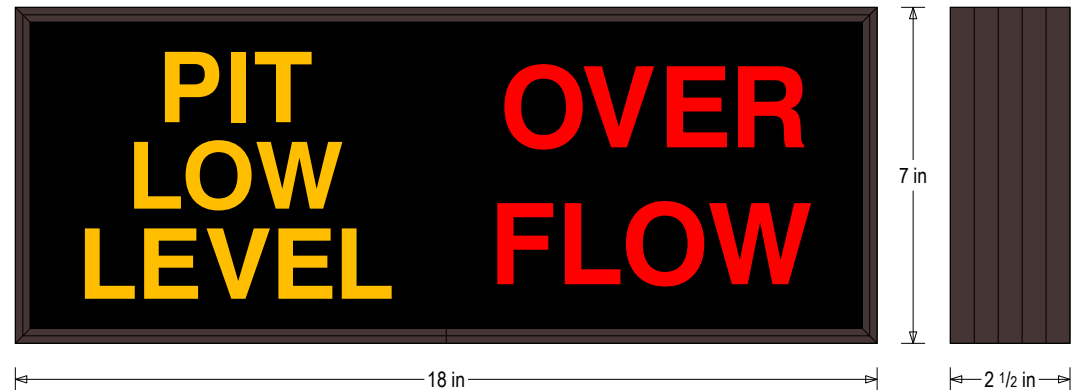

## Product View

NOTE: Sign image may not exactly represent the finished product. For illustration purposes only.

MESSAGE	LED/COLOR	HEIGHT	AMPS
PIT LOW LEVEL	Amber Wide Angle LED	1.5"	0.072-0.031
OVER FLOW	Red Wide Angle LED	1.75"	0.072-0.031