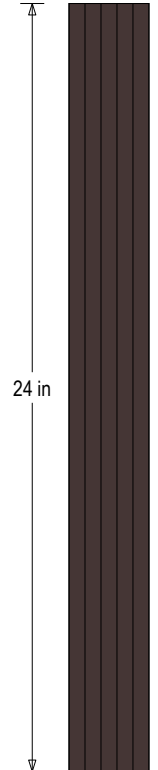

PRODUCT ID: 61665

Outdoor Blank-out LED Backlit Sign

MODEL

PHX2430R-P794/12-24VDC

DIMENSIONS

24" H x 30" W x 2.5" D (est. 23.815 lbs)

CLASS

Class: PHX Series

Control Method: Switch (not included) or external relay.

CONSTRUCTION

Back Construction: 0.050" Lift-n-Shift Back

Cabinet: 1-piece, corrosion resistant, extruded aluminum frame, 2.5" deep.

Face Material: 1/8" thick, dark grey diffused acrylic

Faces: Single Faced Sign

Finish: Duranodic Bronze

Graphic: Printed graphic applied to surface

Mounting Channel: None

ELECTRICAL

Flashing: Not Included

Input Voltage: 12-24 VDC

UL/cUL Listed: Listed for wet locations

MESSAGE

Color: Black opaque

Font: Swiss 721 Bold BT

Illumination: Backlit with high intensity LEDs. Message blanks out when off

Sign Messages: See message table below

Product View

NOTE: Sign image may not exactly represent the finished product. For illustration purposes only.

30 in

2 1/2 in