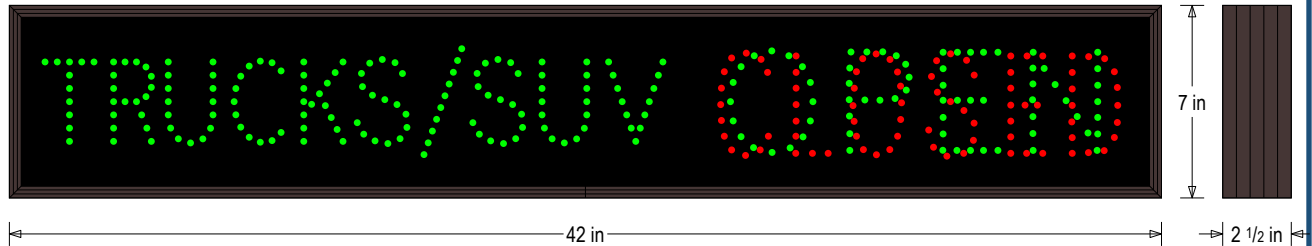

MESSAGE

Illumination: Super bright direct view LEDs. Message blanks out when off.

Sign Messages: See message table below

MESSAGE	LED/COLOR	HEIGHT	AMPS
TRUCKS/SUV	Green Wide Angle LED	2.875"	0.115-0.050
OPEN	Green Wide Angle LED	3.5"	0.055-0.024
CLOSED	Red Wide Angle LED	3.5"	0.041-0.018

NOTE: Above messages are independently controlled.

Product View

NOTE: Sign image may not exactly represent the finished product. For illustration purposes only.

Sample Display Options

Frame Detail