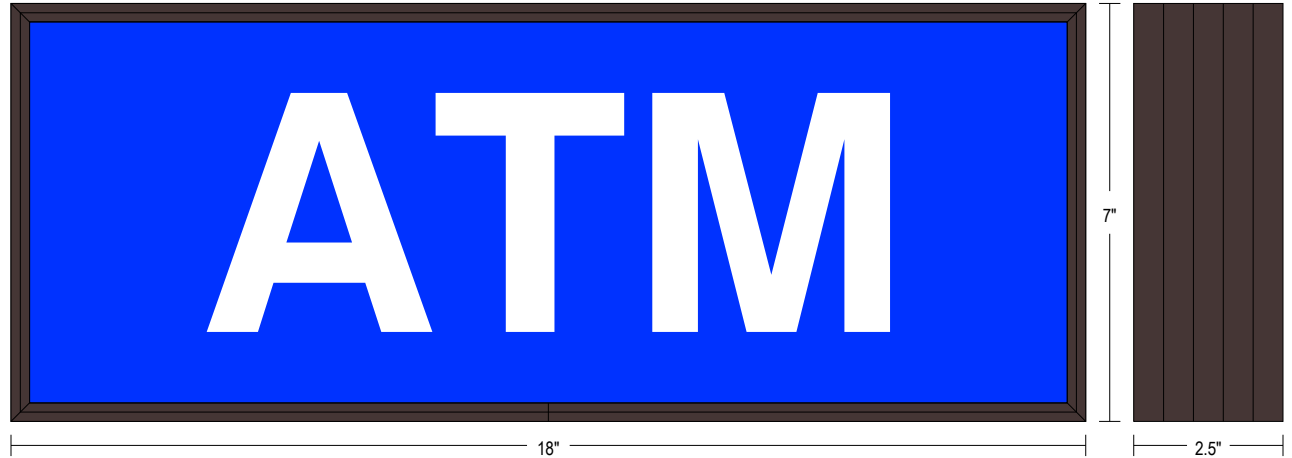

#### MESSAGE

Color: Translucent custom color

Font: Swiss 721 Bold BT

Illumination: White high intensity LED backlit. Message always visible.

Sign Messages: See message table below

## Product View

NOTE: Sign image may not exactly represent the finished product. For illustration purposes only.

MESSAGE	LED/COLOR	HEIGHT	AMPS
---------	-----------	--------	------

ATM	Blue Translucent, White Wide Angle LED	4.0"	0.195-0.084
-----	--	------	-------------