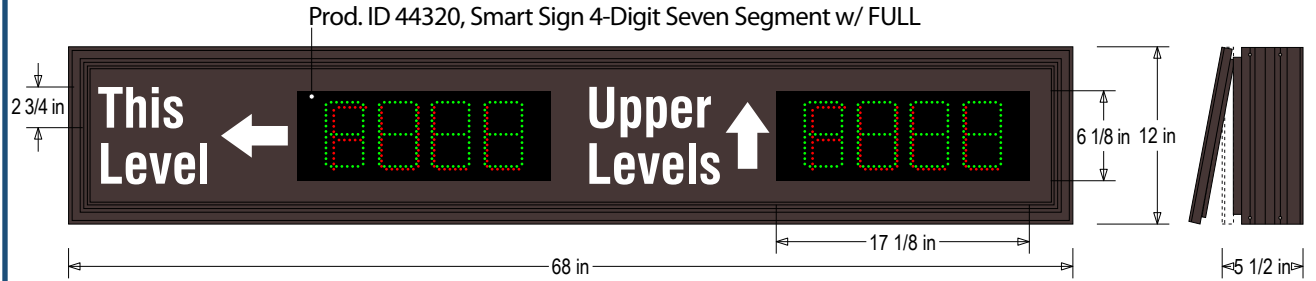

PRODUCT ID: 61507

Space Available Sign

MODEL

S-SA1268GR-02-N910/120-277VAC

DIMENSIONS

12" H x 68" W x 5.5" D (est. 57.036 lbs)

CLASS

Class: SA Series Smart Sign

Control Method: RedStorm Sign Control and Reporting Software Communications (by others): PC or Windows server, Ethernet connection and static lease required

CONSTRUCTION

Back Construction: 0.125" Aluminum sheet
Cabinet: Corrosion resistant, extruded aluminum frame with a hinged face. 5.5" deep, mitered construction. LED displays are attached using sign-in-sign construction. Moisture absorbent interior coating.
Face Material: 1/8" thick routed aluminum panel.
Faces: Single Faced Sign
Finish: Duranodic Bronze
Graphic: Vinyl applied graphic
Number of Displays: (2)

ELECTRICAL

Input Voltage: 120-277 VAC
UL/cUL Listed: Listed for wet locations

MESSAGE

Color: White reflective vinyl (7812)
Display Type: 718 Green 7-Seg | Red FULL Display
Font: Swiss 721 Bold Condensed BT
Sign Messages: See message table below

MESSAGE	LED/COLOR	HEIGHT	AMPS
4-digit Seven Segment w/ FULL	Green, Red	4.5"	0.177-0.077
4-digit Seven Segment w/ FULL	Green, Red	4.5"	0.177-0.077

NOTE: Above messages are independently controlled.

Product View

NOTE: Sign image may not exactly represent the finished product. For illustration purposes only.