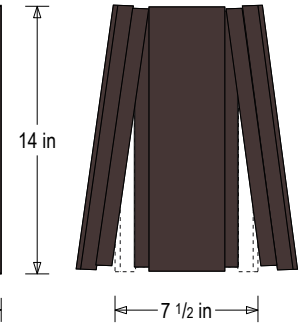

PRODUCT ID: 61279

Outdoor Blank-out LED Backlit Sign

MODEL

PHX1448DRGRG-B646/120-277VAC

DIMENSIONS

14" H x 48" W x 7.5" D (est. 50.732 lbs)

CLASS

Class: PHX Series

Control Method: Switch (not included) or external relay.

CONSTRUCTION

Back Construction:

Cabinet: Mitered extruded aluminum frame with 2 hinged faces. LED displays installed with sign-in-sign construction. Moisture absorbent interior coating

Face Material: 1/8" thick, dark grey diffused acrylic

Faces: Double Faced Sign

Finish: Duranodic Bronze

Graphic: Printed graphic applied to surface

Mounting Channel: None

ELECTRICAL

Flashing: Not Included

Input Voltage: 120-277 VAC

UL/cUL Listed: Listed for wet locations

MESSAGE

Color: Black opaque

Font: Swiss 721 Bold BT

Illumination: Backlit with high intensity LEDs. Message blanks out when off

Sign Messages: See message table below

MESSAGE	LED/COLOR	HEIGHT	AMPS
NO	Red Wide Angle LED	4.5"	0.173-0.075
VACANCY	Green Wide Angle LED	4.5"	0.693-0.300
NO	Red Wide Angle LED	4.5"	0.173-0.075
VACANCY	Green Wide Angle LED	4.5"	0.693-0.300

NOTE: Above messages are independently controlled.

Product View

NOTE: Sign image may not exactly represent the finished product. For illustration purposes only.

Side A