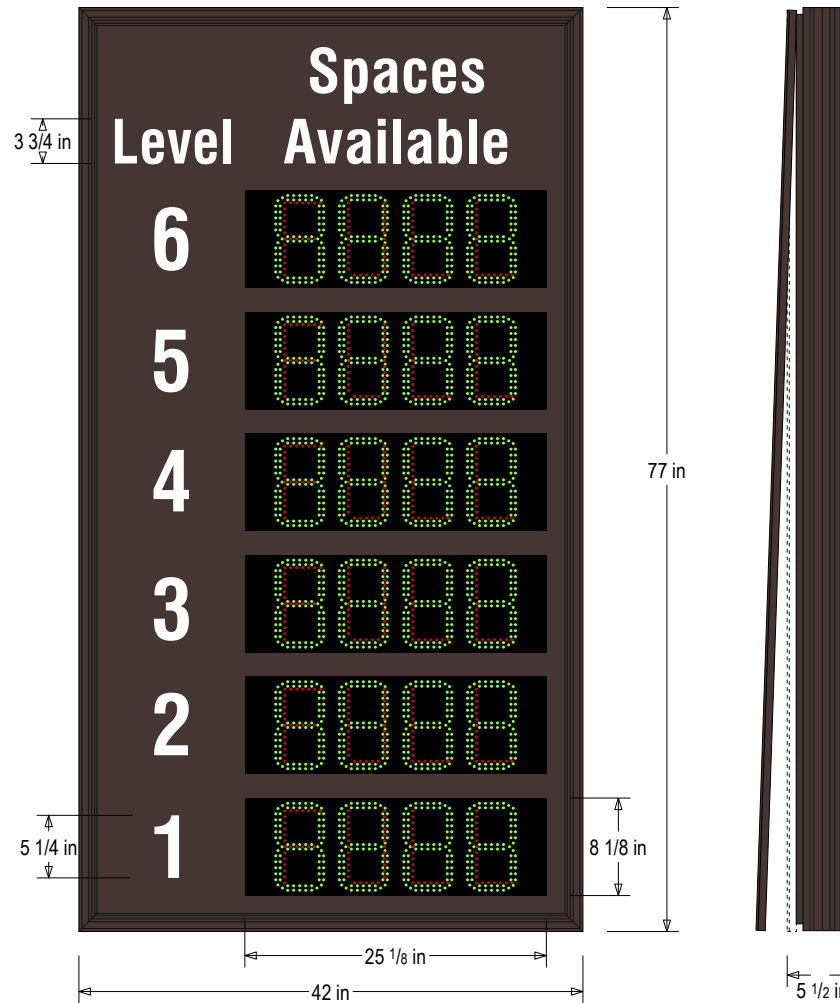

PRODUCT ID: 61212

Space Available Sign

MODEL

S-SA5642GR-06-P628/120-277VAC

DIMENSIONS

77" H x 42" W x 5.5" D (est. 150.641 lbs)

CLASS

Class: SA Series Smart Sign

Control Method: RedStorm Sign Control and Reporting Software Communications (by others): PC or Windows server, Ethernet connection and static lease required

CONSTRUCTION

Back Construction: 0.125" Aluminum sheet
 Cabinet: Corrosion resistant, extruded aluminum frame with a hinged face. 5.5" deep, mitered construction. LED displays are attached using sign-in-sign construction. Moisture absorbent interior coating.
 Face Material: 1/8" thick routed aluminum panel.
 Faces: Single Faced Sign
 Finish: Duranodic Bronze
 Graphic: Vinyl applied graphic
 Number of Displays: (6)

MESSAGE	LED/COLOR	HEIGHT	AMPS
4-digit Seven Segment w/ FULL	Green, Red	7.5", 6.0"	0.315-0.136
4-digit Seven Segment w/ FULL	Green, Red	7.5", 6.0"	0.315-0.136
4-digit Seven Segment w/ FULL	Green, Red	7.5", 6.0"	0.315-0.136
4-digit Seven Segment w/ FULL	Green, Red	7.5", 6.0"	0.315-0.136
4-digit Seven Segment w/ FULL	Green, Red	7.5", 6.0"	0.315-0.136
4-digit Seven Segment w/ FULL	Green, Red	7.5", 6.0"	0.315-0.136

NOTE: Above messages are independently controlled.

Product View

NOTE: Sign image may not exactly represent the finished product. For illustration purposes only.

Prod. 50911,
 Seven Segment
 Display Functions