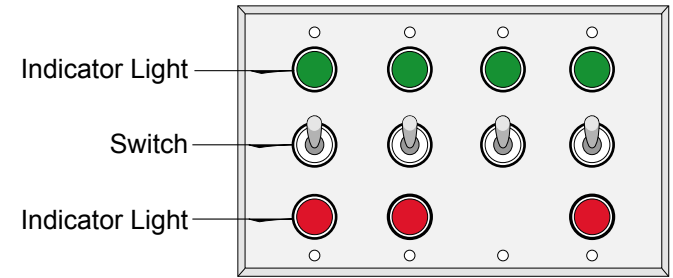

PRODUCT ID: 61138

Switch

MODEL

FG3333 DPDT/120VAC

DIMENSIONS

4.5" H x 8.18" W x 1" D (est. 0.811 lbs)

CONSTRUCTION

Finish: Switch plate brushed stainless steel

Switch: Switch with indicator lights

Switch plate: Stamped stainless steel pre-punched for switch(es) and indicator light(s)

ELECTRICAL

Input Voltage: 120VAC

Product View

NOTE: Sign image may not exactly represent the finished product. For illustration purposes only.

Front View

Four Gang

Schematic View