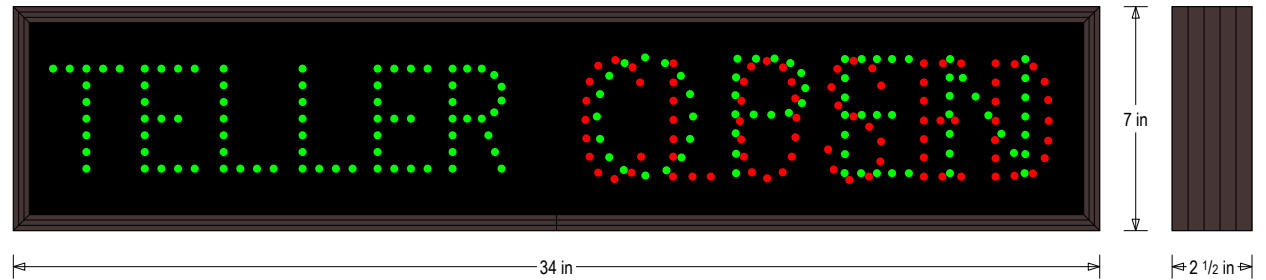

Faces: Single Faced Sign

Finish: Duranodic Bronze

Mounting Channel: None

ELECTRICAL

Flashing: Not Included

Input Voltage: 120-277 VAC

Photodimming: None

UL/cUL Listed: Listed for wet locations

MESSAGE

Illumination: Super bright direct view LEDs. Message blanks out when off.

Sign Messages: See message table below

Product View

NOTE: Sign image may not exactly represent the finished product. For illustration purposes only.

MESSAGE	LED/COLOR	HEIGHT	AMPS
TELLER	Green Wide Angle LEDs	3.125"	0.065-0.028
OPEN	Green Wide Angle LEDs	3.5"	0.055-0.024
CLOSED	Red Wide Angle LEDs	3.5"	0.041-0.018

NOTE: Above messages are independently controlled.