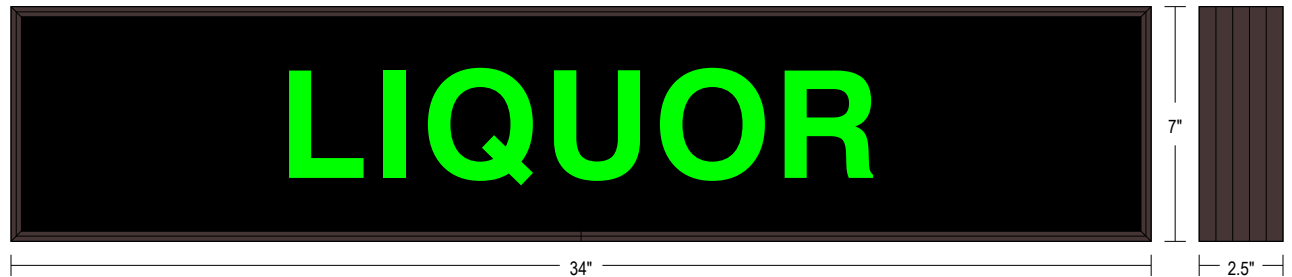

PRODUCT ID: 60970

Outdoor Blank-out LED Backlit Sign

MODEL

PHX734G-P564/120-277VAC

DIMENSIONS

7" H x 34" W x 2.5" D (est. 7.725 lbs)

CLASS

Class: PHX Series

Control Method: Switch (not included) or external relay.

CONSTRUCTION

Back Construction: 0.050" Lift-n-Shift Back

Cabinet: 1-piece, corrosion resistant, extruded aluminum frame, 2.5" deep.

Face Material: 1/8" thick, dark grey diffused acrylic

Faces: Single Faced Sign

Finish: Duranodic Bronze

Graphic: Printed graphic applied to surface

Mounting Channel: None

ELECTRICAL

Flashing: Not Included

Input Voltage: 120-277 VAC

UL/cUL Listed: Listed for wet locations

MESSAGE

Color: Black opaque

Font: Swiss 721 Bold BT

Illumination: Backlit with high intensity LEDs. Message blanks out when off

Sign Messages: See message table below

MESSAGE	LED/COLOR	HEIGHT	AMPS

LIQUOR	Green Wide Angle LED	3.5"	0.347-0.150

NOTE: Above messages are independently controlled.

Product View

NOTE: Sign image may not exactly represent the finished product. For illustration purposes only.