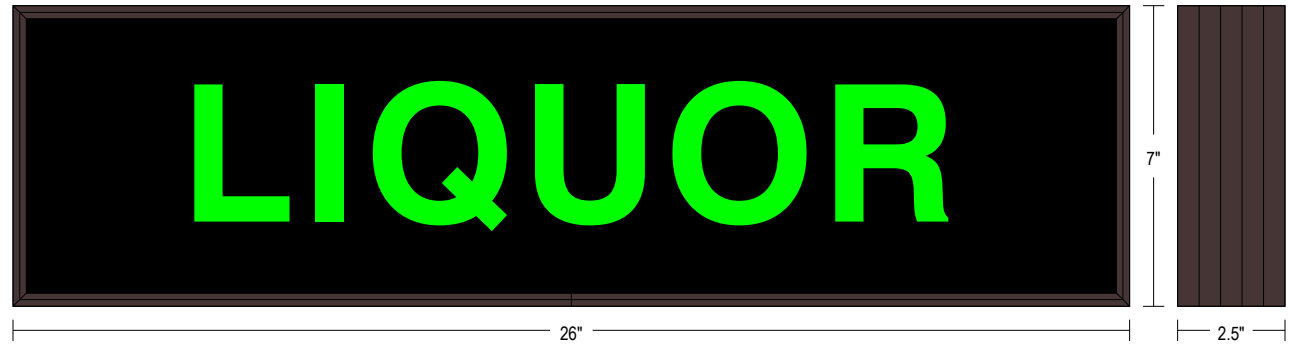

PRODUCT ID: 60967

Outdoor Blank-out LED Backlit Sign

MODEL

PHX726G-P564/120-277VAC

DIMENSIONS

7" H x 26" W x 2.5" D (est. 8.919 lbs)

CLASS

Class: PHX Series

Control Method: Switch (not included) or external relay.

CONSTRUCTION

Back Construction: 0.050" Lift-n-Shift Back

Cabinet: 1-piece, corrosion resistant, extruded aluminum frame, 2.5" deep.

Face Material: 1/8" thick, dark grey diffused acrylic

Faces: Single Faced Sign

Finish: Duranodic Bronze

Graphic: Printed graphic applied to surface

Mounting Channel: None

ELECTRICAL

Flashing: Not Included

Input Voltage: 120-277 VAC

UL/cUL Listed: Listed for wet locations

MESSAGE

Color: Black opaque

Font: Swiss 721 Bold BT

Illumination: Backlit with high intensity LEDs. Message blanks out when off

Sign Messages: See message table below

MESSAGE	LED/COLOR	HEIGHT	AMPS

LIQUOR	Green Wide Angle LED	3.5"	0.260-0.113

NOTE: Above messages are independently controlled.

Product View

NOTE: Sign image may not exactly represent the finished product. For illustration purposes only.