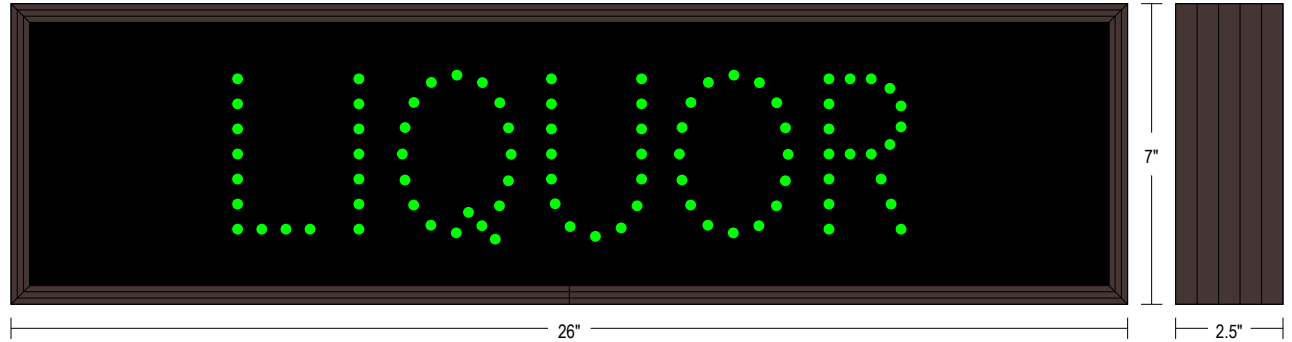

PRODUCT ID: 60966

Outdoor Blank-out LED Direct-view Sign

MODEL

TCL726G-P564/120-277VAC

DIMENSIONS

7" H x 26" W x 2.5" D (est. 7.128 lbs)

CLASS

CLASS: TCL Series

Faces: Single Faced Sign

Finish: Duranodic Bronze

Mounting Channel: None

ELECTRICAL

Flashing: Not Included

Input Voltage: 120-277 VAC

Photodimming: None

UL/cUL Listed: Listed for wet locations

MESSAGE

Illumination: Super bright direct view LEDs. Message blanks out when off.

Sign Messages: See message table below

Product View

NOTE: Sign image may not exactly represent the finished product. For illustration purposes only.

MESSAGE	LED/COLOR	HEIGHT	AMPS
LIQUOR	Green Wide Angle LED	3.5"	0.067-0.029

NOTE: Above messages are independently controlled.

Frame Detail