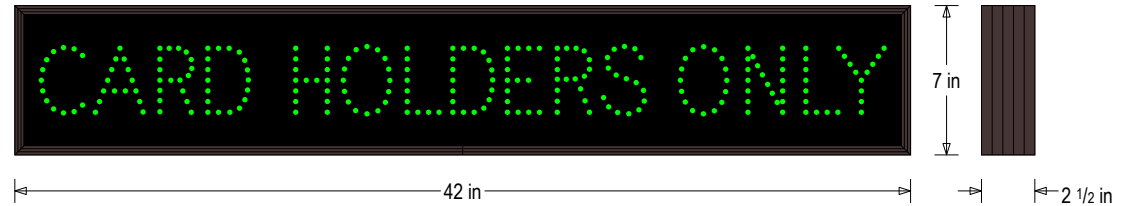

PRODUCT ID: 60956

Outdoor Blank-out LED Direct-view Sign

MODEL

TCL742G-K135/120-277VAC

DIMENSIONS

7" H x 42" W x 2.5" D (est. 11.227 lbs)

CLASS

CLASS: TCL Series

Control Method: Switch (not included) or external relay.

CONSTRUCTION

Back Construction: 0.050" Lift-n-Shift Back

Cabinet: 1-piece, corrosion resistant, extruded aluminum frame, 2.5" deep.

Face Material: 1/8" impact resistant, smoke-tinted polycarbonate (5109)

Faces: Single Faced Sign

Finish: Duranodic Bronze

Mounting Channel: None

ELECTRICAL

Flashing: Not Included

Input Voltage: 120-277 VAC

Photodimming: None

UL/cUL Listed: Listed for wet locations

MESSAGE

Illumination: Super bright direct view LEDs. Message blanks out when off.

Sign Messages: See message table below

Product View

NOTE: Sign image may not exactly represent the finished product. For illustration purposes only.