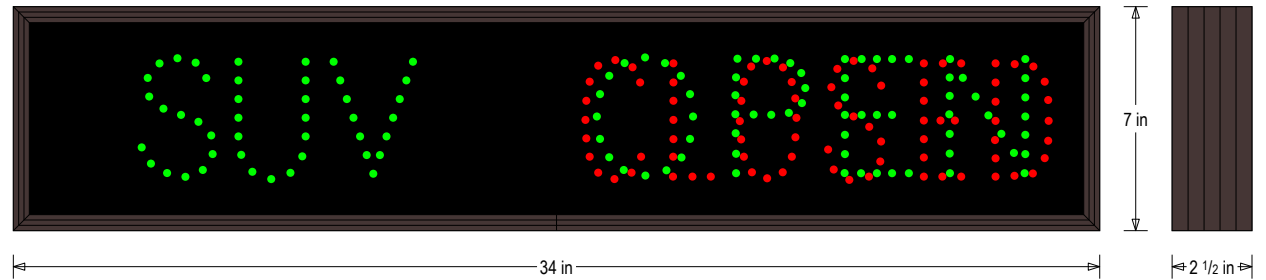

MESSAGE

Illumination: Super bright direct view LEDs. Message blanks out when off.

Sign Messages: See message table below

MESSAGE	LED/COLOR	HEIGHT	AMPS
SUV	Green Wide Angle LED	3.5"	0.036-0.016
OPEN	Green Wide Angle LED	3.5"	0.055-0.024
CLOSED	Red Wide Angle LED	3.5"	0.041-0.018

NOTE: Above messages are independently controlled.

Product View

NOTE: Sign image may not exactly represent the finished product. For illustration purposes only.

Sample Display Options

Frame Detail