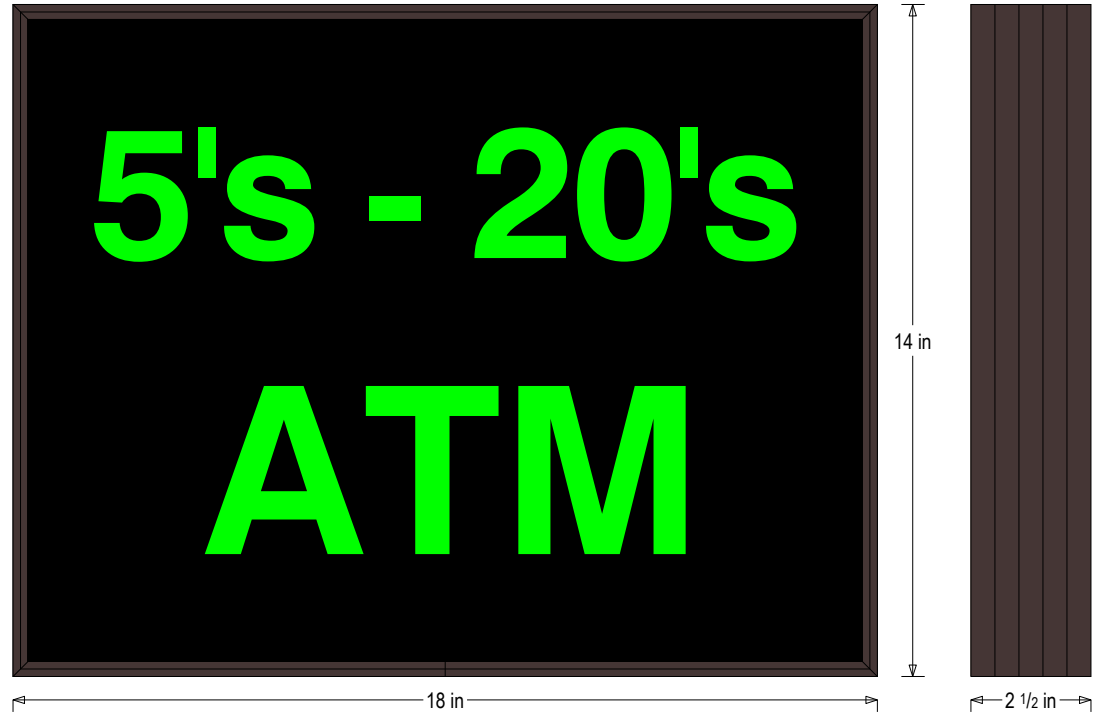

PRODUCT ID: 60767

Outdoor Blank-out LED Backlit Sign

MODEL

PHX1418G-P510/120-277VAC

DIMENSIONS

14" H x 18" W x 2.5" D (est. 8.657 lbs)

CLASS

Class: PHX Series

Control Method: Switch (not included) or external relay.

CONSTRUCTION

Back Construction: 0.050" Lift-n-Shift Back

Cabinet: 1-piece, corrosion resistant, extruded aluminum frame, 2.5" deep.

Face Material: 1/8" thick, dark grey diffused acrylic

Faces: Single Faced Sign

Finish: Duranodic Bronze

Graphic: Printed graphic applied to surface

Mounting Channel: None

ELECTRICAL

Flashing: Not Included

Input Voltage: 120-277 VAC

UL/cUL Listed: Listed for wet locations

MESSAGE

Color: Black opaque

Font: Swiss 721 Bold BT

Illumination: Backlit with high intensity LEDs. Message blanks out when off

Sign Messages: See message table below

MESSAGE	LED/COLOR	HEIGHT	AMPS
5's - 20's ATM	Green Wide Angle LED	2.75", 3.5"	0.368-0.159

NOTE: Above messages are independently controlled.

Product View

NOTE: Sign image may not exactly represent the finished product. For illustration purposes only.