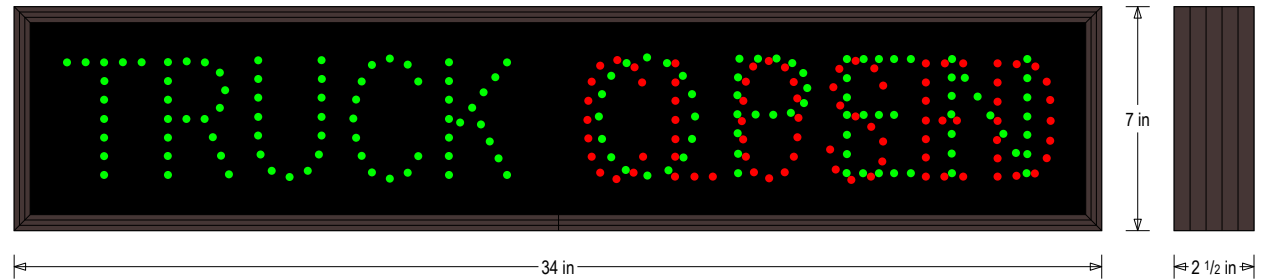

MESSAGE

Illumination: Super bright direct view LEDs. Message blanks out when off.

Sign Messages: See message table below

MESSAGE	LED/COLOR	HEIGHT	AMPS
TRUCK	Green Wide Angle LED	3.5"	0.057-0.025
OPEN	Green Wide Angle LED	3.5"	0.055-0.024
CLOSED	Red Wide Angle LED	3.5"	0.041-0.018

NOTE: Above messages are independently controlled.

Product View

NOTE: Sign image may not exactly represent the finished product. For illustration purposes only.

Sample Display Options

Frame Detail