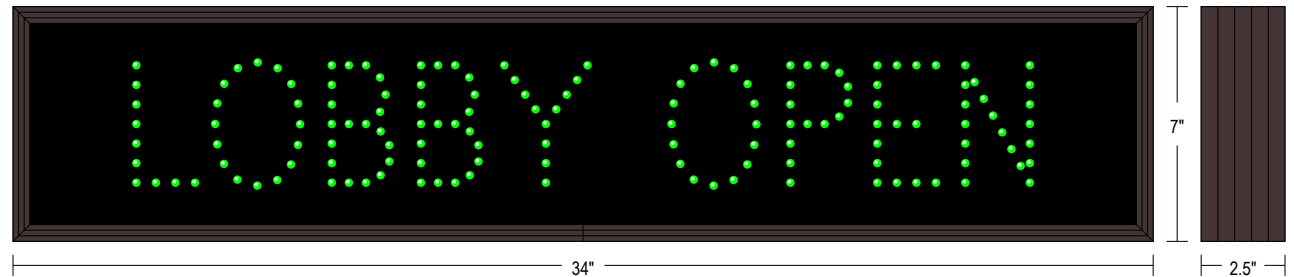

PRODUCT ID: 6067

Outdoor Blank-out LED Direct-view Sign

MODEL

TCL734G-A476/120-277VAC

DIMENSIONS

7" H x 34" W x 2.5" D (est. 7.795 lbs)

CLASS

CLASS: TCL Series

Faces: Single Faced Sign

Finish: Duranodic Bronze

Mounting Channel: None

ELECTRICAL

Flashing: Not Included

Input Voltage: 120-277 VAC

Photodimming: None

UL/cUL Listed: Listed for wet locations

MESSAGE

Illumination: Super bright direct view LEDs. Message blanks out when off.

Sign Messages: See message table below

MESSAGE	LED/COLOR	HEIGHT	AMPS
---------	-----------	--------	------

LOBBY OPEN	Green Wide Angle LED	3.5"	0.115-0.050
------------	----------------------	------	-------------

NOTE: Above messages are independently controlled.

Product View

NOTE: Sign image may not exactly represent the finished product. For illustration purposes only.

Frame Detail