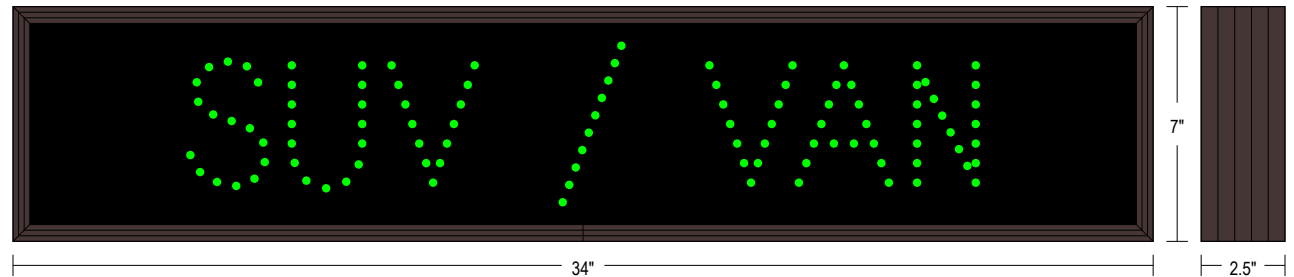

MESSAGE

Illumination: Super bright direct view LEDs. Message blanks out when off.

Sign Messages: See message table below

MESSAGE	LED/COLOR	HEIGHT	AMPS
SUV / VAN	Green Wide Angle LED	3.5"	0.081-0.035

NOTE: Above messages are independently controlled.

Product View

NOTE: Sign image may not exactly represent the finished product. For illustration purposes only.

Frame Detail