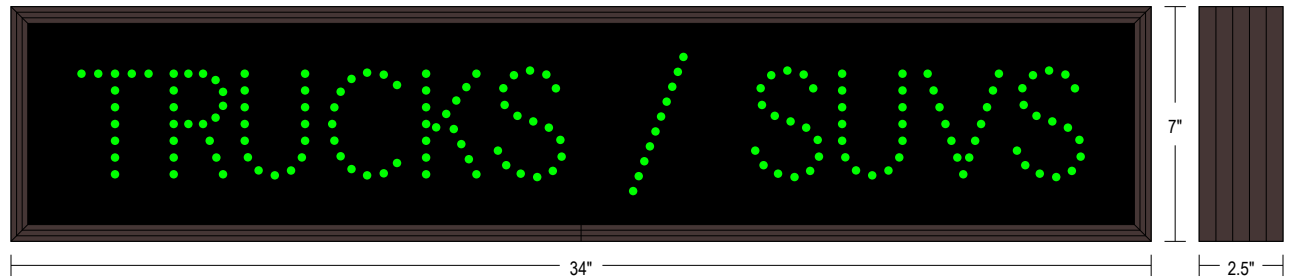

PRODUCT ID: 6064

Outdoor Blank-out LED Direct-view Sign

MODEL

TCL734G-A189/120-277VAC

DIMENSIONS

7" H x 34" W x 2.5" D (est. 7.61 lbs)

CLASS

CLASS: TCL Series

Faces: Single Faced Sign

Finish: Duranodic Bronze

Mounting Channel: None

ELECTRICAL

Flashing: Not Included

Input Voltage: 120-277 VAC

Photodimming: None

UL/cUL Listed: Listed for wet locations

MESSAGE

Illumination: Super bright direct view LEDs. Message blanks out when off.

Sign Messages: See message table below

Product View

NOTE: Sign image may not exactly represent the finished product. For illustration purposes only.

MESSAGE	LED/COLOR	HEIGHT	AMPS
TRUCKS / SUVs	Green Wide Angle LED	3.0"	0.127-0.055

NOTE: Above messages are independently controlled.

Frame Detail