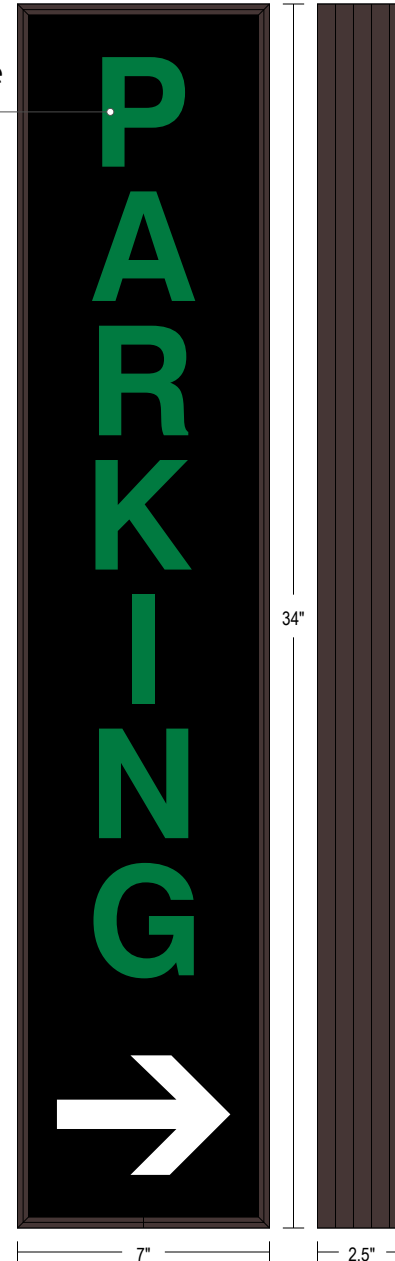

#### DIMENSIONS

34" H x 7" W x 2.5" D (est. 8.824 lbs)

#### CONSTRUCTION

Back Construction: 0.050" Lift-n-Shift Back

Cabinet: 1-piece, corrosion resistant, extruded aluminum frame, 2.5" deep.

Face Material: 1/8" thick, dark grey diffused acrylic

Faces: Single Faced Sign

#### MESSAGE

Color: Refer to message table (Black Blockout, Green)

Font: Swiss 721 Bold BT

Illumination: Backlit with high intensity LEDs. Message blanks out when off

Sign Messages: See message table below

## Product View

NOTE: Sign image may not exactly represent the finished product. For illustration purposes only.

Green Translucent  
Illuminated by White  
Wide Angle LEDs

Frame Detail

MESSAGE	LED/COLOR	HEIGHT	AMPS
---------	-----------	--------	------