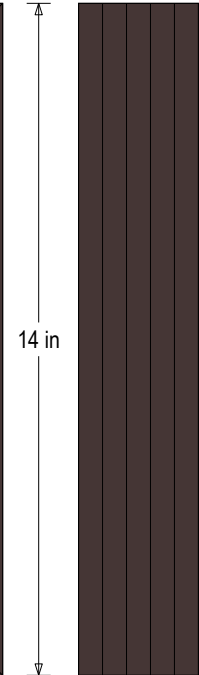

### DIMENSIONS

14" H x 18" W x 2.5" D (est. 8.387 lbs)

### MESSAGE

Color: Refer to message table (Orange Translucent, Black Opaque)

Font: Swiss 721 Bold BT

Illumination: White high intensity LED backlit. Message always visible.

Sign Messages: See message table below

## Product View

NOTE: Sign image may not exactly represent the finished product. For illustration purposes only.

18 in

14 in

2 1/2 in

Frame Detail

### HEIGHT