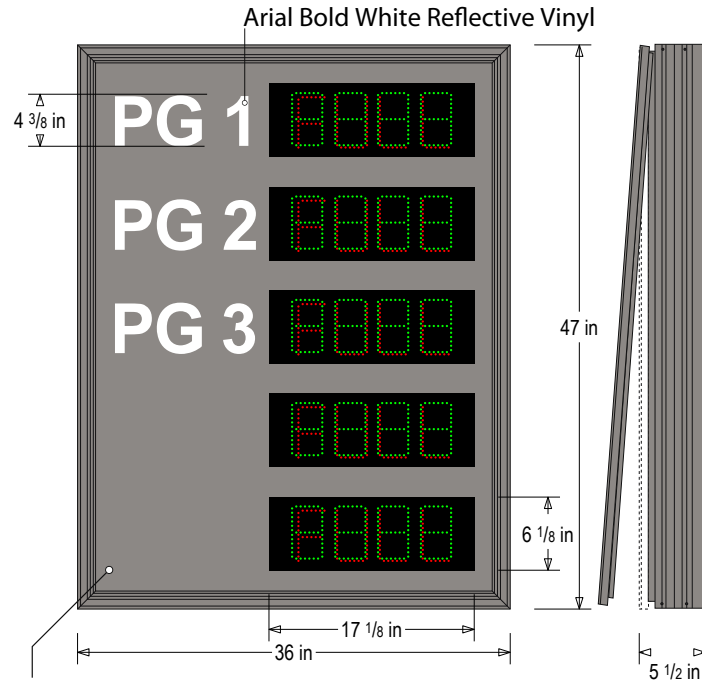

DIMENSIONS

47" H x 36" W x 5.5" D (est. 89.45 lbs)

CLASS

Class: SA Series Smart Sign

Control Method: RedStorm Sign Control and Reporting Software Communications (by others): PC or Windows server, Ethernet connection and static lease required

CONSTRUCTION

Back Construction: 0.125" Aluminum sheet
Cabinet: Corrosion resistant, extruded aluminum frame with a hinged face. 5.5" deep, mitered construction. LED displays are attached using sign-in-sign construction. Moisture absorbent interior coating.
Face Material: 1/8" thick routed aluminum panel.
Faces: Single Faced Sign
Finish: Other (Matched to Kawneer Classic Bronze)
Graphic: Vinyl applied graphic
Number of Displays: (5)

ELECTRICAL

Input Voltage: 120-277 VAC
UL/cUL Listed: Listed for wet locations

MESSAGE

Color: White reflective vinyl (7812)
Display Type: 718 Green 7-Seg | Red FULL Display
Font: Swiss 721 Bold Condensed BT
Sign Messages: See message table below

MESSAGE	LED/COLOR	HEIGHT	AMPS
4-digit Seven Segment w/ FULL	Green, Red	4.5"	0.177-0.077
4-digit Seven Segment w/ FULL	Green, Red	4.5"	0.177-0.077
4-digit Seven Segment w/ FULL	Green, Red	4.5"	0.177-0.077
4-digit Seven Segment w/ FULL	Green, Red	4.5"	0.177-0.077
4-digit Seven Segment w/ FULL	Green, Red	4.5"	0.177-0.077

NOTE: Above messages are independently controlled.

Product View

NOTE: Sign image may not exactly represent the finished product. For illustration purposes only.