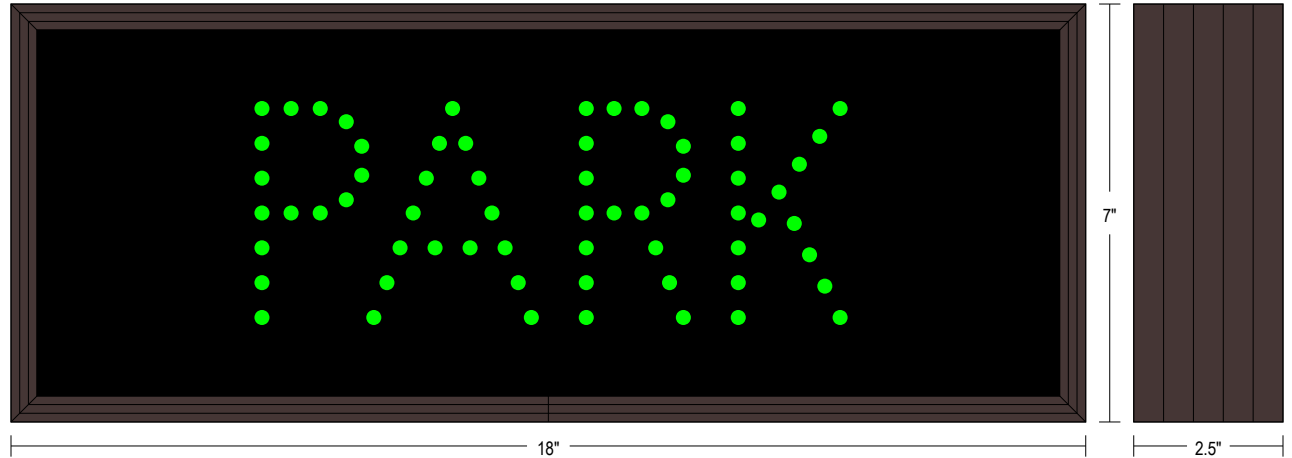

PRODUCT ID: 60346

Outdoor Blank-out LED Direct-view Sign

MODEL

TCL718G-A078/120-277VAC

DIMENSIONS

7" H x 18" W x 2.5" D (est. 5.232 lbs)

CLASS

CLASS: TCL Series

Faces: Single Faced Sign

Finish: Duranodic Bronze

Mounting Channel: None

ELECTRICAL

Flashing: Not Included

Input Voltage: 120-277 VAC

Photodimming: None

UL/cUL Listed: Listed for wet locations

MESSAGE

Illumination: Super bright direct view LEDs. Message blanks out when off.

Sign Messages: See message table below

Product View

NOTE: Sign image may not exactly represent the finished product. For illustration purposes only.

MESSAGE	LED/COLOR	HEIGHT	AMPS
PARK	Green Wide Angle LED	3.5"	0.053-0.023

NOTE: Above messages are independently controlled.

Frame Detail