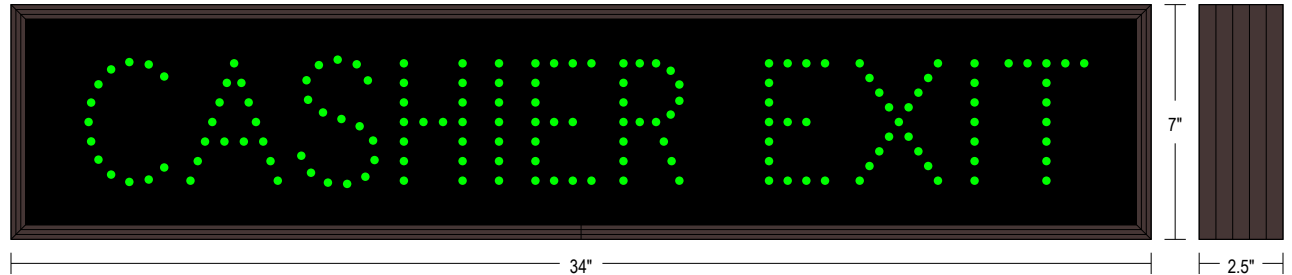

MESSAGE

Illumination: Super bright direct view LEDs. Message blanks out when off.

Sign Messages: See message table below

MESSAGE	LED/COLOR	HEIGHT	AMPS
---------	-----------	--------	------

CASHIER EXIT	Green Wide Angle LED	3.5"	0.120-0.052
--------------	----------------------	------	-------------

NOTE: Above messages are independently controlled.

Product View

NOTE: Sign image may not exactly represent the finished product. For illustration purposes only.

Frame Detail