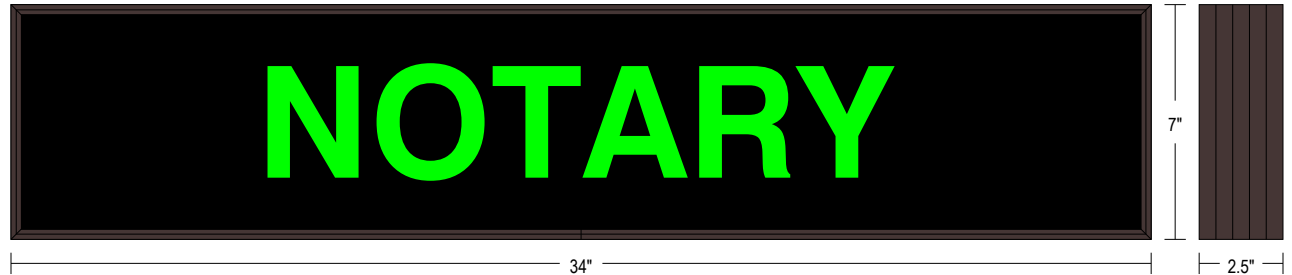

PRODUCT ID: 59971

Outdoor Blank-out LED Backlit Sign

MODEL

PHX734G-P288/120-277VAC

DIMENSIONS

7" H x 34" W x 2.5" D (est. 7.725 lbs)

CLASS

Class: PHX Series

Control Method: Switch (not included) or external relay.

CONSTRUCTION

Back Construction: 0.050" Lift-n-Shift Back

Cabinet: 1-piece, corrosion resistant, extruded aluminum frame, 2.5" deep.

Face Material: 1/8" thick, dark grey diffused acrylic

Faces: Single Faced Sign

Finish: Duranodic Bronze

Graphic: Printed graphic applied to surface

Mounting Channel: None

ELECTRICAL

Flashing: Not Included

Input Voltage: 120-277 VAC

UL/cUL Listed: Listed for wet locations

MESSAGE

Color: Black opaque

Font: Swiss 721 Bold BT

Illumination: Backlit with high intensity LEDs. Message blanks out when off

Sign Messages: See message table below

MESSAGE	LED/COLOR	HEIGHT	AMPS
NOTARY	Green Wide Angle LED	3.5"	0.347-0.150

NOTE: Above messages are independently controlled.

Product View

NOTE: Sign image may not exactly represent the finished product. For illustration purposes only.