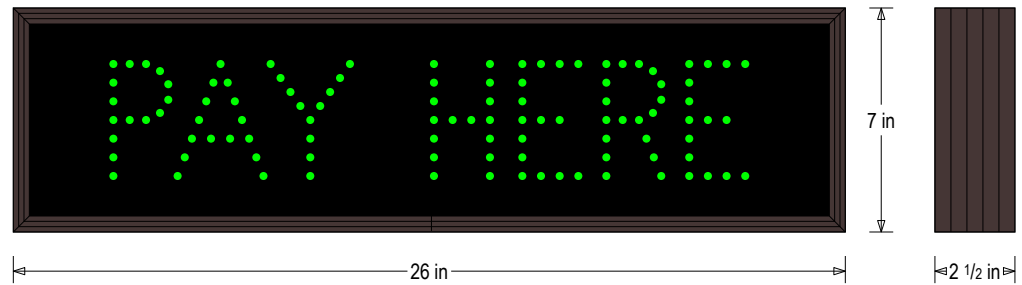

PRODUCT ID: 5965

Outdoor Blank-out LED Direct-view Sign

MODEL

TCL726G-A461/120-277VAC

DIMENSIONS

7" H x 26" W x 2.5" D (est. 7.484 lbs)

CLASS

CLASS: TCL Series

Faces: Single Faced Sign

Finish: Duranodic Bronze

Mounting Channel: None

ELECTRICAL

Flashing: Not Included

Input Voltage: 120-277 VAC

Photodimming: None

UL/cUL Listed: Listed for wet locations

MESSAGE

Illumination: Super bright direct view LEDs. Message blanks out when off.

Sign Messages: See message table below

Product View

NOTE: Sign image may not exactly represent the finished product. For illustration purposes only.

| MESSAGE | LED/COLOR | HEIGHT | AMPS |
|----------|----------------------|--------|-------------|
| PAY HERE | Green Wide Angle LED | 3.5" | 0.087-0.038 |

NOTE: Above messages are independently controlled.