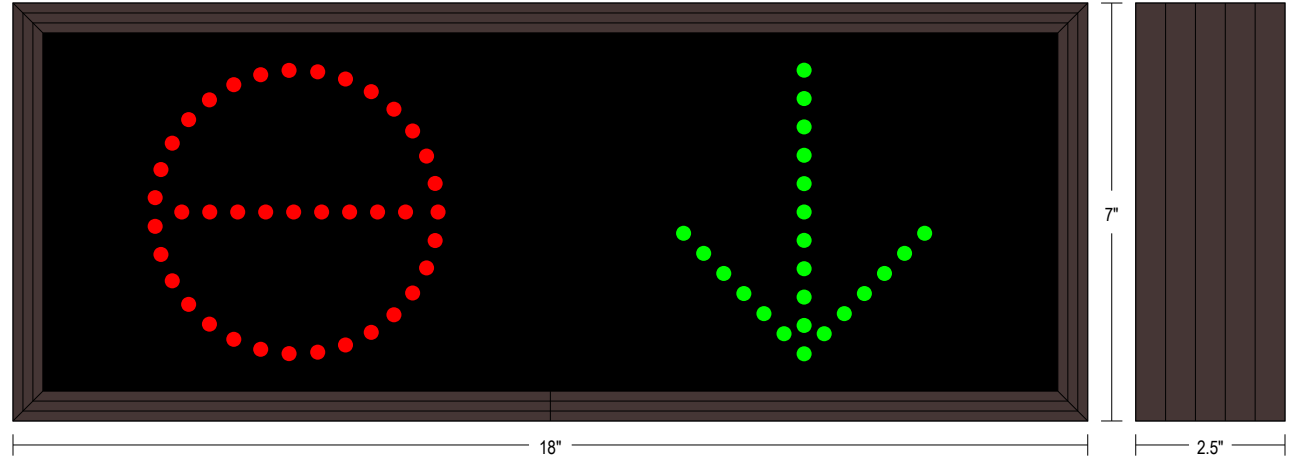

PRODUCT ID: 5935

Outdoor Blank-out LED Direct-view Sign

MODEL

TCL718RG-A604/120-277VAC

DIMENSIONS

7" H x 18" W x 2.5" D (est. 5.245 lbs)

CLASS

CLASS: TCL Series

Faces: Single Faced Sign

Finish: Duranodic Bronze

Mounting Channel: None

ELECTRICAL

Flashing: Not Included

Input Voltage: 120-277 VAC

Photodimming: None

UL/cUL Listed: Listed for wet locations

MESSAGE

Illumination: Super bright direct view LEDs. Message blanks out when off.

Sign Messages: See message table below

Product View

NOTE: Sign image may not exactly represent the finished product. For illustration purposes only.

4.75"

0.019-0.008

Down Arrow

Green Wide Angle LED

4.75"

0.019-0.008

NOTE: Above messages are independently controlled.