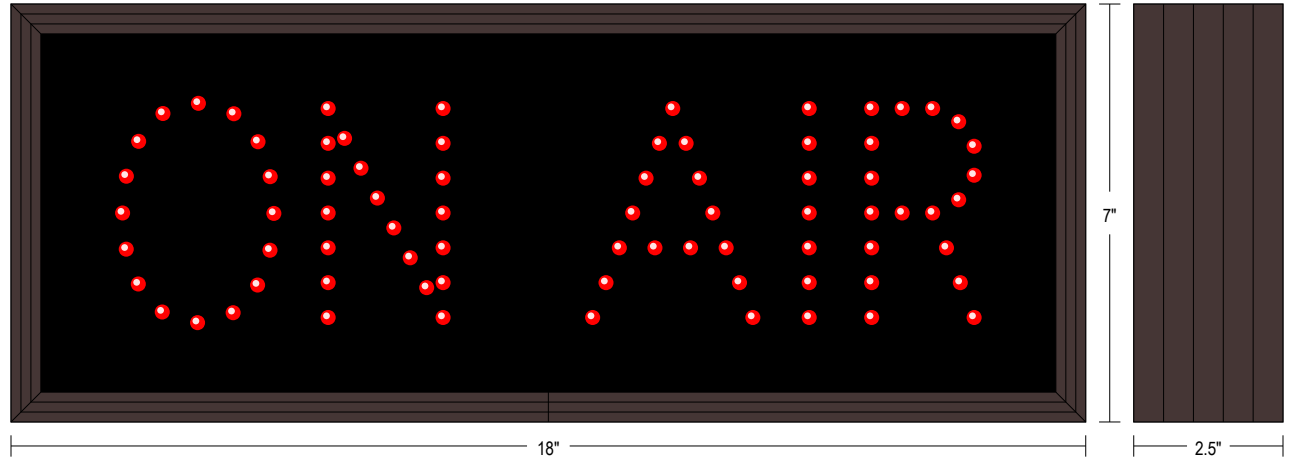

PRODUCT ID: 5924

Outdoor Blank-out LED Direct-view Sign

MODEL

TCL718R-A077/120-277VAC

DIMENSIONS

7" H x 18" W x 2.5" D (est. 5.543 lbs)

CLASS

CLASS: TCL Series

MESSAGE

Illumination: Super bright direct view LEDs. Message blanks out when off.

Sign Messages: See message table below

MESSAGE	LED/COLOR	HEIGHT	AMPS
---------	-----------	--------	------

ON AIR	Red Wide Angle LED	3.5"	0.039-0.017
--------	--------------------	------	-------------

NOTE: Above messages are independently controlled.

Product View

NOTE: Sign image may not exactly represent the finished product. For illustration purposes only.

Frame Detail