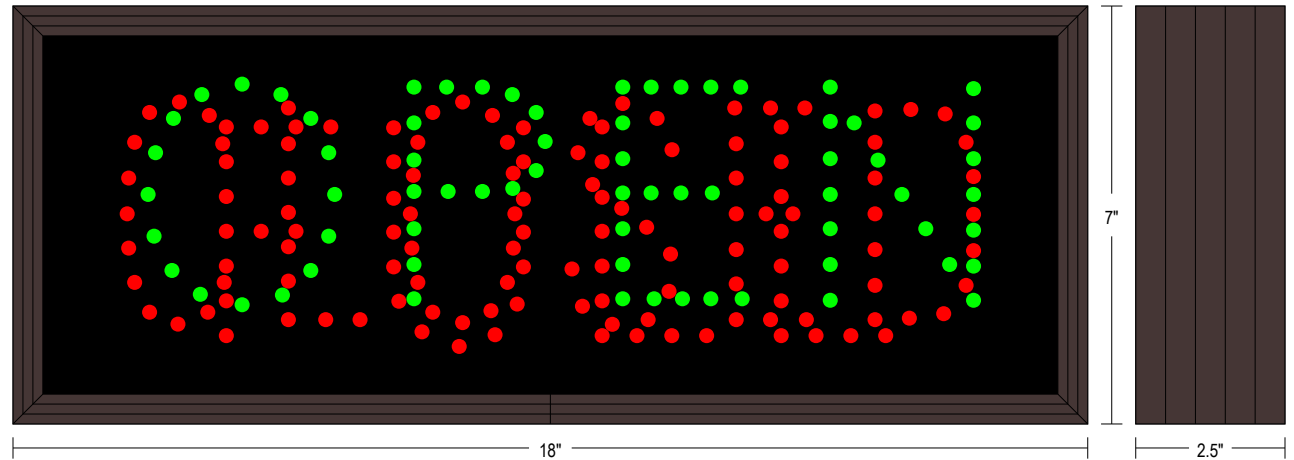

PRODUCT ID: 5907

Outdoor Blank-out LED Direct-view Sign

MODEL

TCL718GRR-202/120-277VAC

DIMENSIONS

7" H x 18" W x 2.5" D (est. 4.223 lbs)

CLASS

CLASS: TCL Series

Faces: Single Faced Sign

Finish: Duranodic Bronze

Mounting Channel: None

ELECTRICAL

Flashing: Not Included

Input Voltage: 120-277 VAC

Photodimming: None

UL/cUL Listed: Listed for wet locations

MESSAGE

Illumination: Super bright direct view LEDs. Message blanks out when off.

Sign Messages: See message table below

Product View

NOTE: Sign image may not exactly represent the finished product. For illustration purposes only.

MESSAGE	LED/COLOR	HEIGHT	AMPS
OPEN	Green Wide Angle LED	3.5"	0.055-0.024
CLOSED	Red Wide Angle LED	3.5"	0.041-0.018
FULL	Red Wide Angle LED	3.5"	0.024-0.010

NOTE: Above messages are independently controlled.