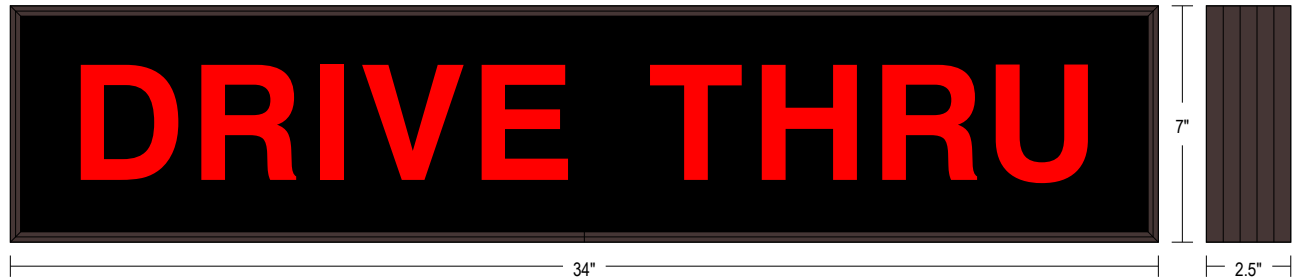

MESSAGE

Color: Black opaque

Font: Swiss 721 Bold BT

Illumination: Backlit with high intensity LEDs. Message blanks out when off

Sign Messages: See message table below

Product View

NOTE: Sign image may not exactly represent the finished product. For illustration purposes only.

MESSAGE	LED/COLOR	HEIGHT	AMPS
DRIVE THRU	Red Wide Angle LED	3.5"	0.231-0.100

NOTE: Above messages are independently controlled.

Frame Detail