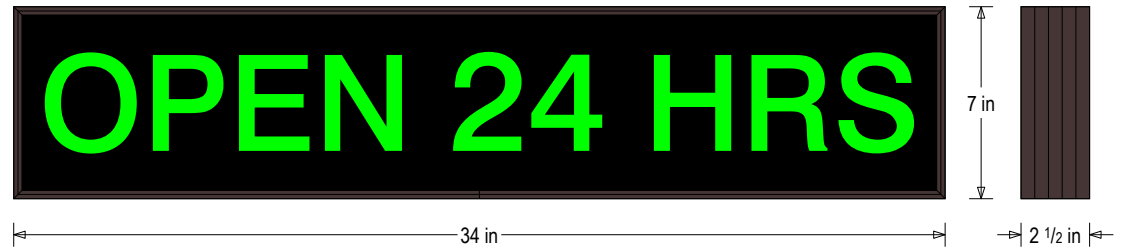

MESSAGE

Color: Black opaque

Font: Swiss 721 Bold BT

Illumination: Backlit with high intensity LEDs. Message blanks out when off

Sign Messages: See message table below

Product View

NOTE: Sign image may not exactly represent the finished product. For illustration purposes only.

MESSAGE	LED/COLOR	HEIGHT	AMPS
OPEN 24 HRS	Green Wide Angle LED	3.5"	0.347-0.150

NOTE: Above messages are independently controlled.

Frame Detail