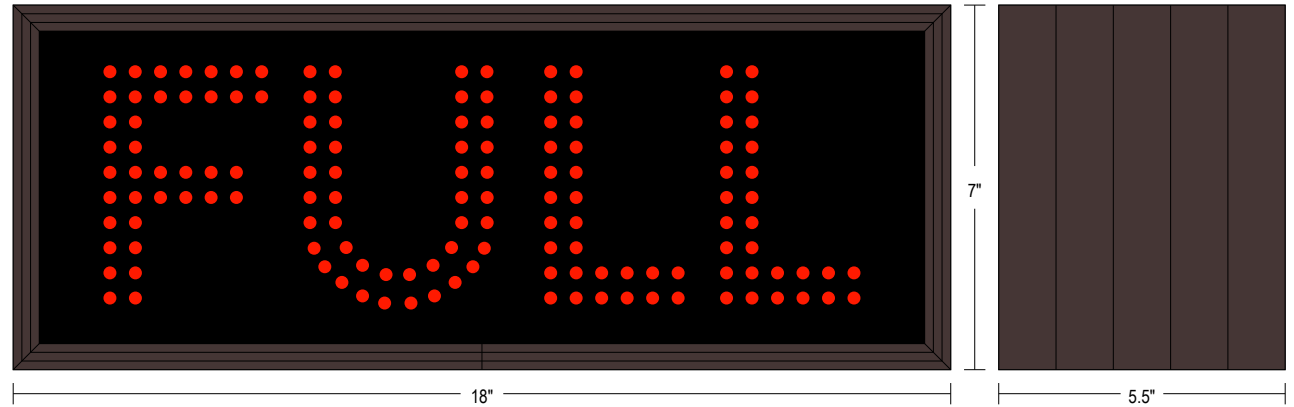

PRODUCT ID: 5858

Outdoor Blank-out LED Direct-view Sign

MODEL

TCL718DRR-135DS/120-277VAC

DIMENSIONS

7" H x 18" W x 5.5" D (est. 6.595 lbs)

CLASS

CLASS: TCL Series

MESSAGE

Illumination: Super bright direct view LEDs. Message blanks out when off.

Sign Messages: See message table below

MESSAGE	LED/COLOR	HEIGHT	AMPS
FULL	Red Wide Angle LED	4.375"	0.067-0.029
FULL	Red Wide Angle LED	4.375"	0.067-0.029

NOTE: Above messages are independently controlled.

Product View

NOTE: Sign image may not exactly represent the finished product. For illustration purposes only.

Side A

Side B

Frame Detail